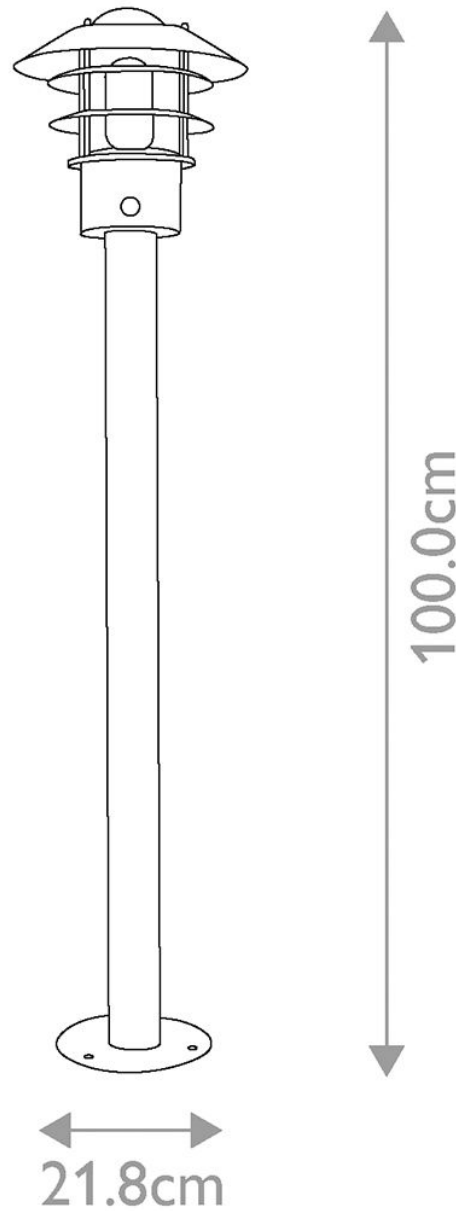

Elstead Lighting - Helsingor - HELSINGOR-PIR-BOL-BK - Black Clear Glass IP44 Outdoor Post Light

CONTACT