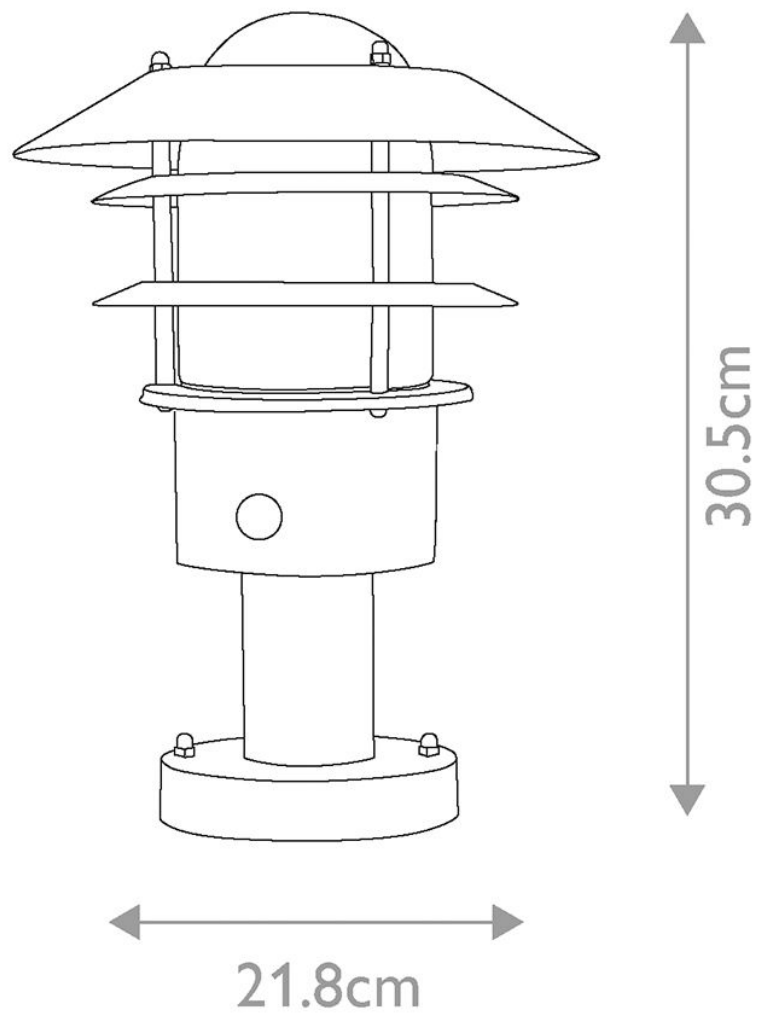

Elstead Lighting - Helsingor - HELSINGOR-PIR-PED-BK - Black Clear Glass IP44 Outdoor Post Light

CONTACT