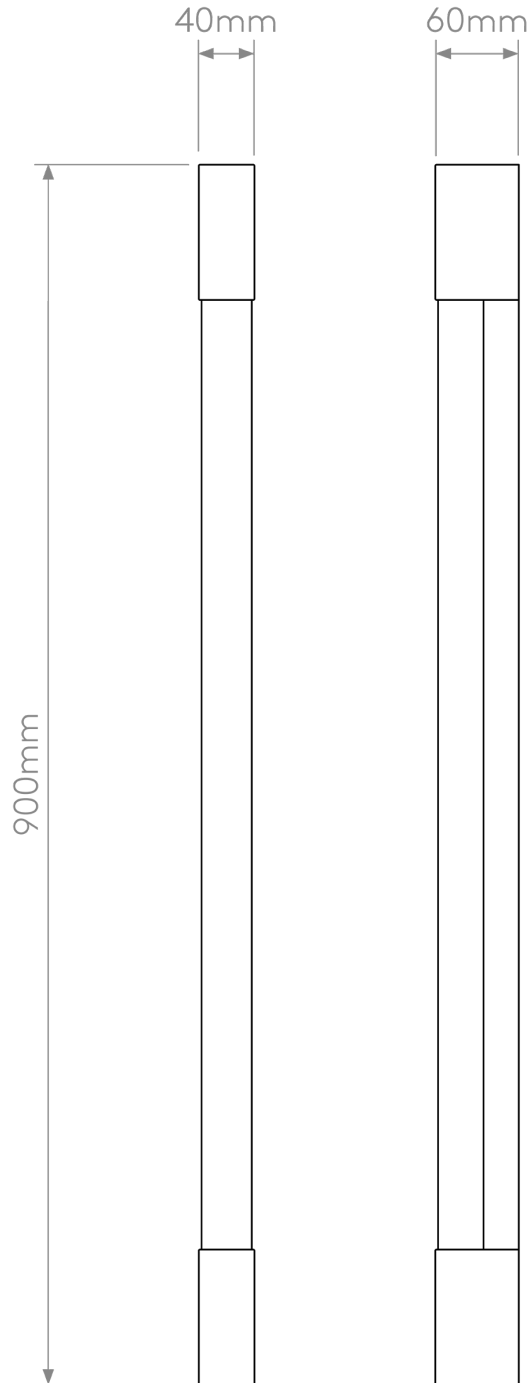

Astro Lighting - Palermo - 1084037 - LED Black White IP44 Bathroom Strip Wall Light

CONTACT