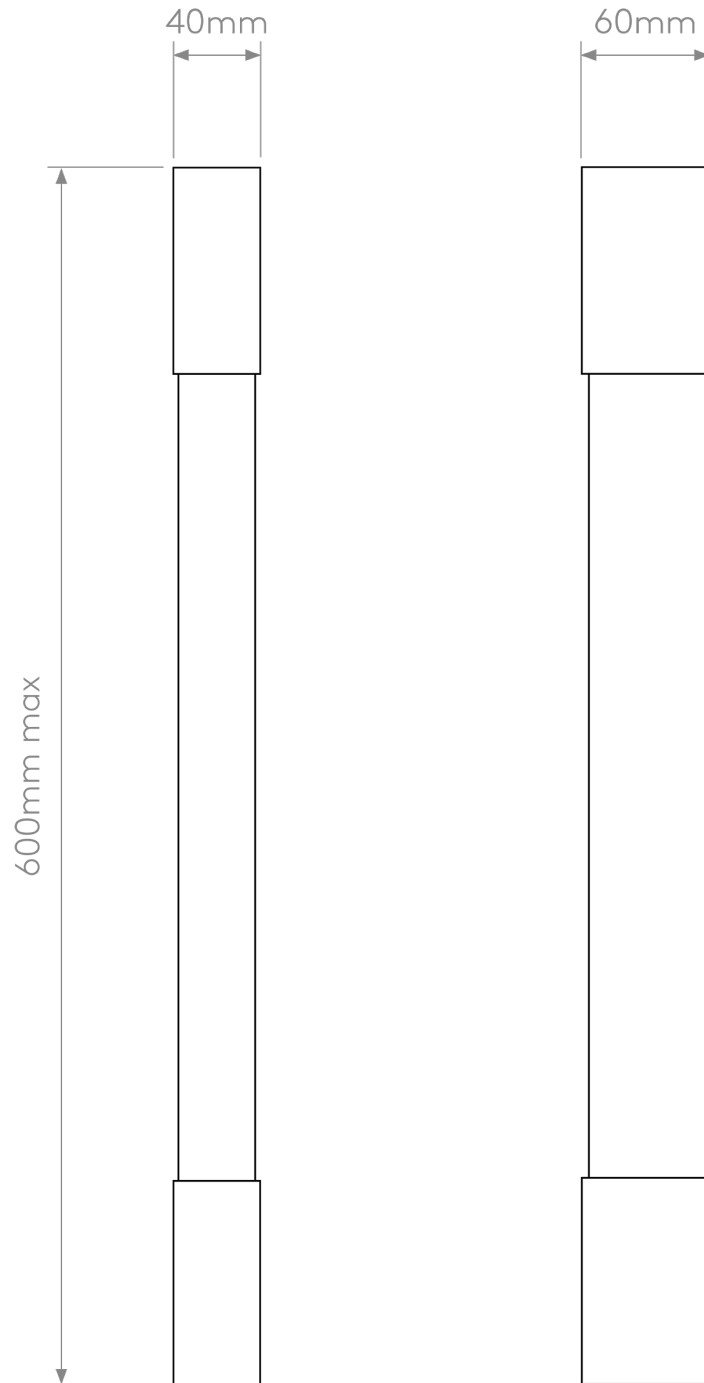

Astro Lighting - Palermo - 1084038 - LED Black White IP44 Bathroom Strip Wall Light

CONTACT