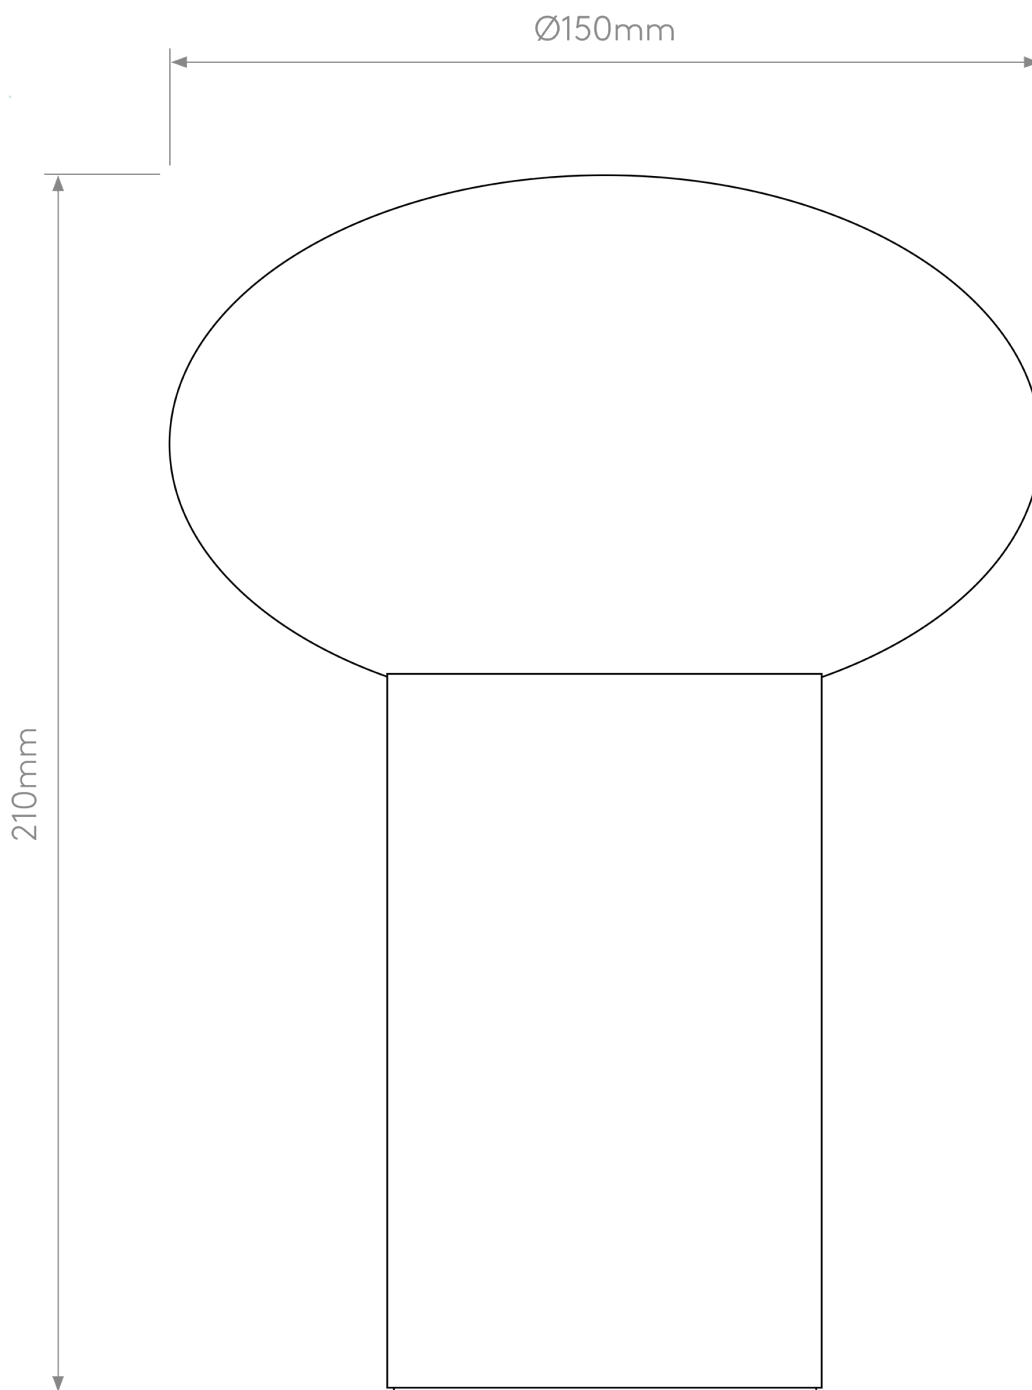

Astro Lighting - Zeppo - 1176019 - LED Black Opal Glass Touch Table Lamp

CONTACT