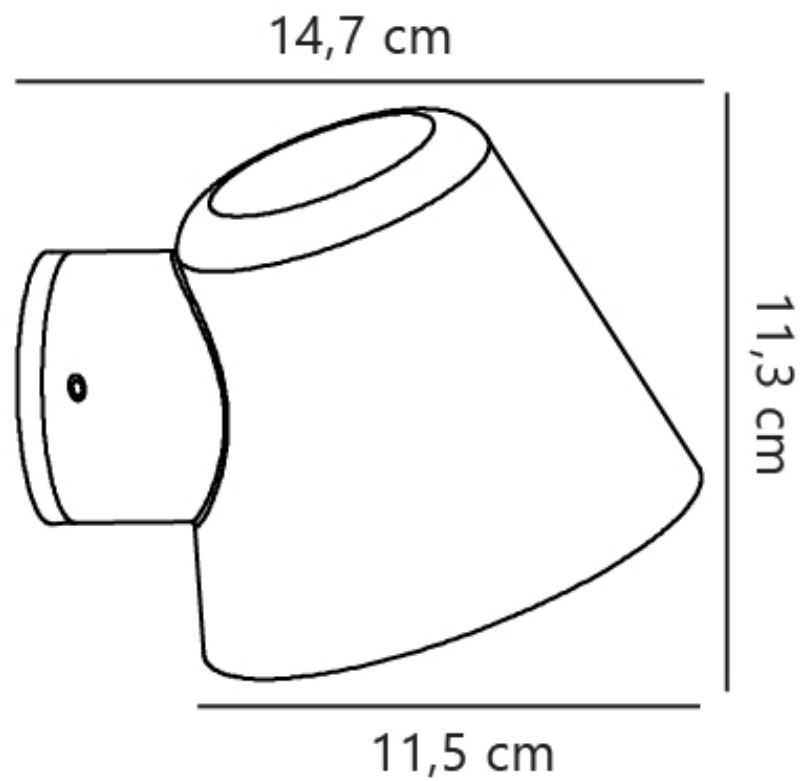

Nordlux - Aleria - 2019131035 - Solid Brass IP44 Outdoor Wall Light

CONTACT