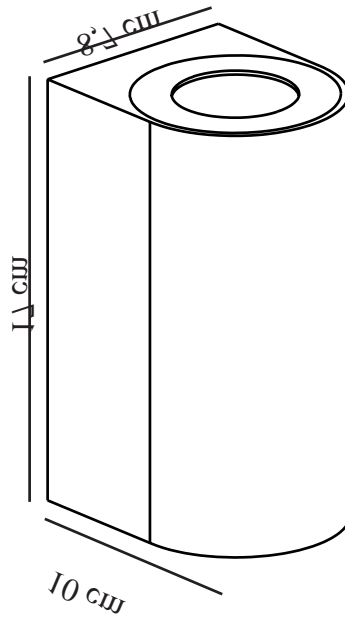

CANTO MAXI 2 | WALL LIGHT | BLACK

49721203

nordlux®

Voltage (V): 220-240 Volt
IP degree: IP44
Maximum bulb wattage (W):
2X28W
Class (Class 1, Class 2, Class 3):
Class 1 (Earth contact)
Socket type: GU10
Parallel connection: True

Primary material: Aluminium
Secondary material: Glass
Colour of the glass: Clear
Suitable for Seaside: True
Colour: Black

Height (cm): 17.2
Width (cm): 8.7
Length (cm): 8.7
Projection (cm): 10
Mount directly into insulation:
False

EAN: 5704924017209
TUN: 2358596
Item Number: 49721203
Pcs Per Master Carton: 3

Sales Box Height (cm): 17.8
Sales Box Width (cm): 10.6
Sales Box Depth (cm): 9.3
Sales Box Volume m³: 0.0018
Product net weight (kg): 0.57

• Both up- and downlight • Built-in parallel connection

Whether Canto Maxi 2 is placed indoors or outdoors, the lamp offers a unique lighting experience. The minimalist design makes the lamp both decorative and sculptural.