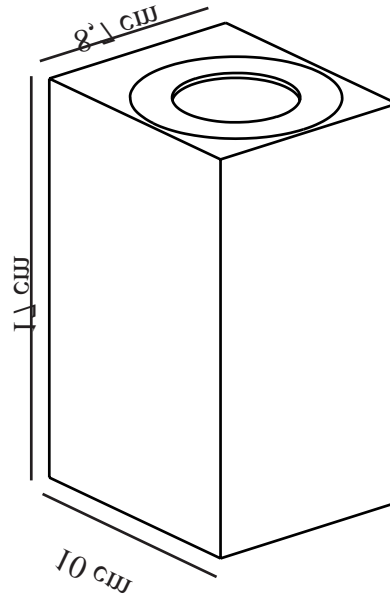

CANTO MAXI KUBI 2 | WALL LIGHT | BLACK

49731203

nordlux®

Voltage (V): 220-240 Volt
IP degree: IP44
Maximum bulb wattage (W):
2X28W
Class (Class 1, Class 2, Class 3):
Class 1 (Earth contact)
Socket type: GU10
Parallel connection: True

Primary material: Aluminium
Secondary material: Glass
Colour of the glass: Clear
Suitable for Seaside: True
Colour: Black

Height (cm): 17.2
Width (cm): 8.7
Length (cm): 8.7
Projection (cm): 10
Mount directly into insulation:
False

EAN: 5704924017193
TUN: 2358597
Item Number: 49731203
Pcs Per Master Carton: 3

Sales Box Height (cm): 17.8
Sales Box Width (cm): 10.6
Sales Box Depth (cm): 9.3
Sales Box Volume m³: 0.0018
Product net weight (kg): 0.615

• Both up- and downlight • Built-in parallel connection

Canto Kubi Maxi provides a unique lighting experience, where light flows both up and down. The cubic design exudes Scandinavian minimalism and makes the lamp both decorative and sculptural. Canto Kubi Maxi can be connected in parallel to multiple lamps, making the lamp extremely functional.