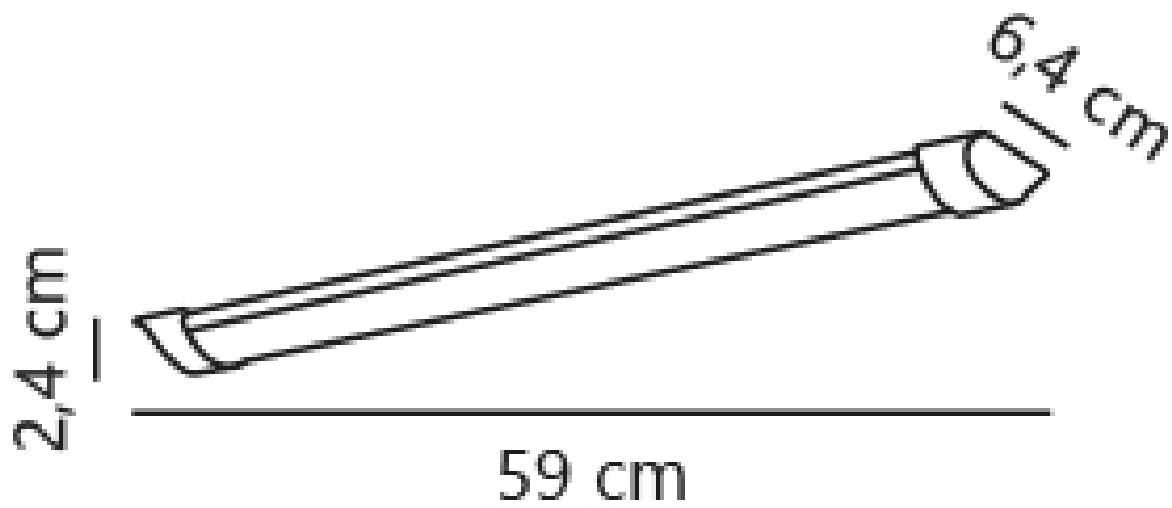

Nordlux - Glendale - 2410116101 - LED White 59 cm Strip Ceiling Light

CONTACT