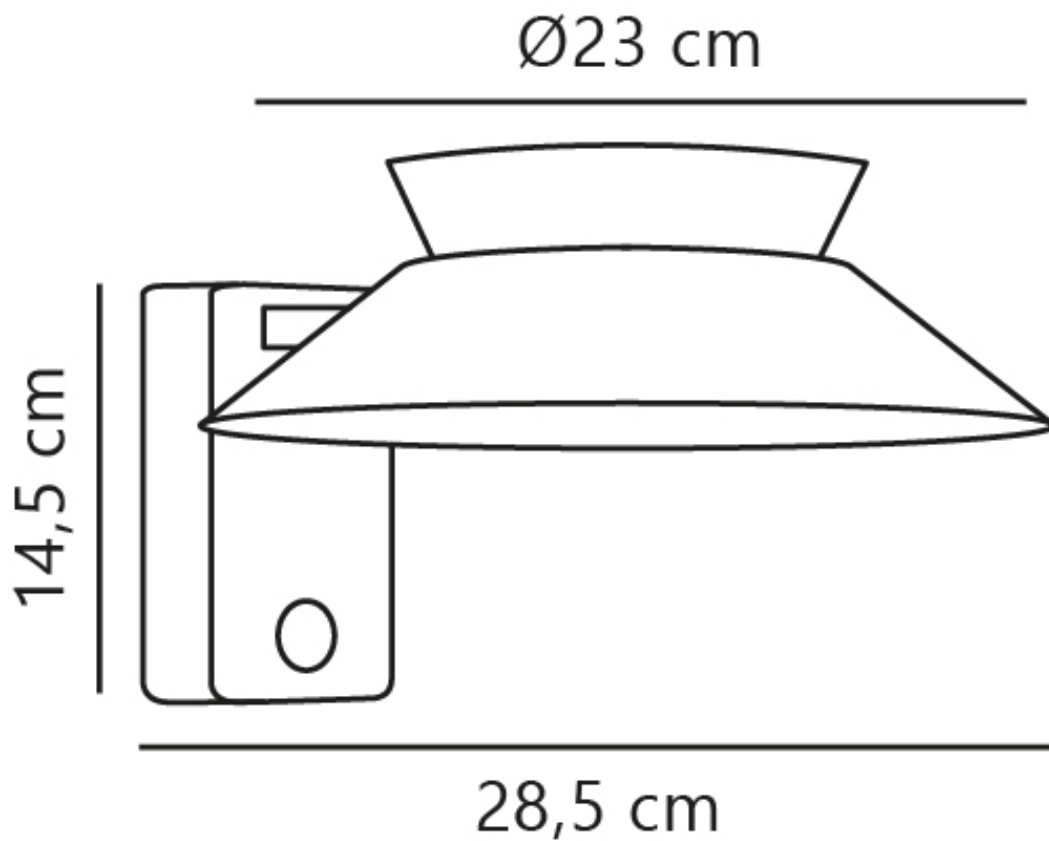

Nordlux - Justina - 2418071003 - LED Black IP44 Solar Outdoor Sensor Wall Light

CONTACT