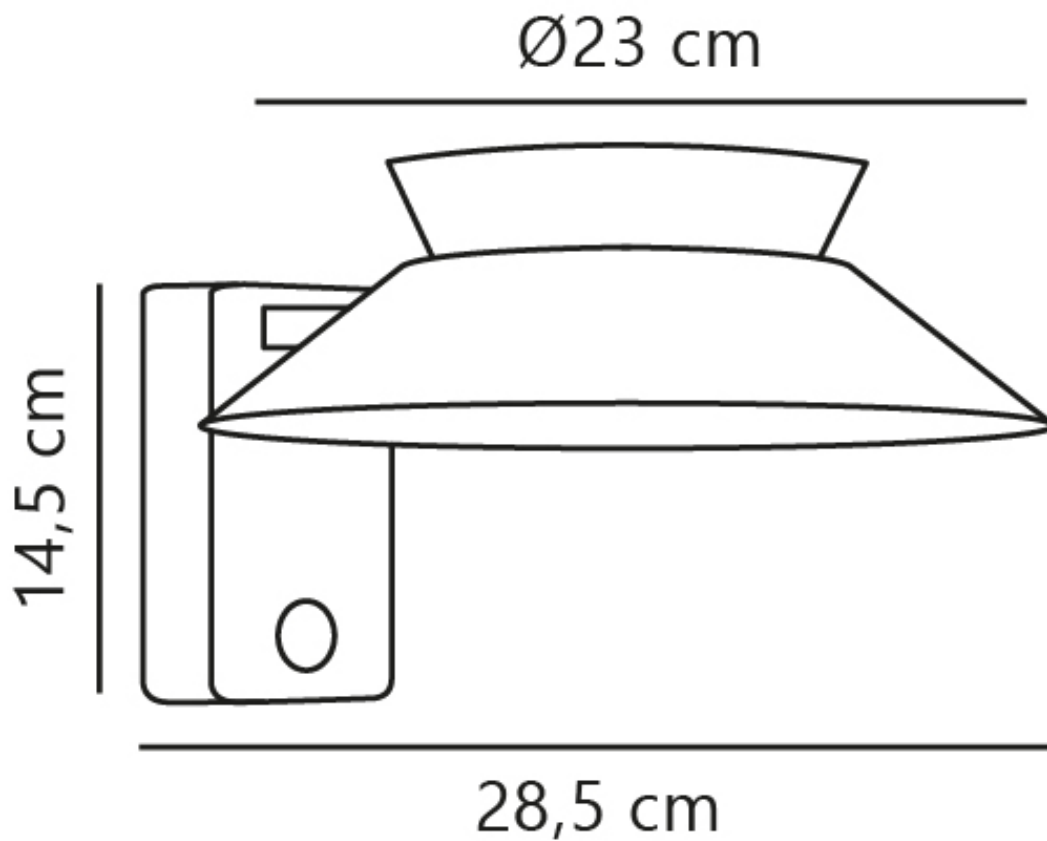

Nordlux - Justina - 2418071050 - LED Anthracite IP44 Solar Outdoor Sensor Wall Light

CONTACT