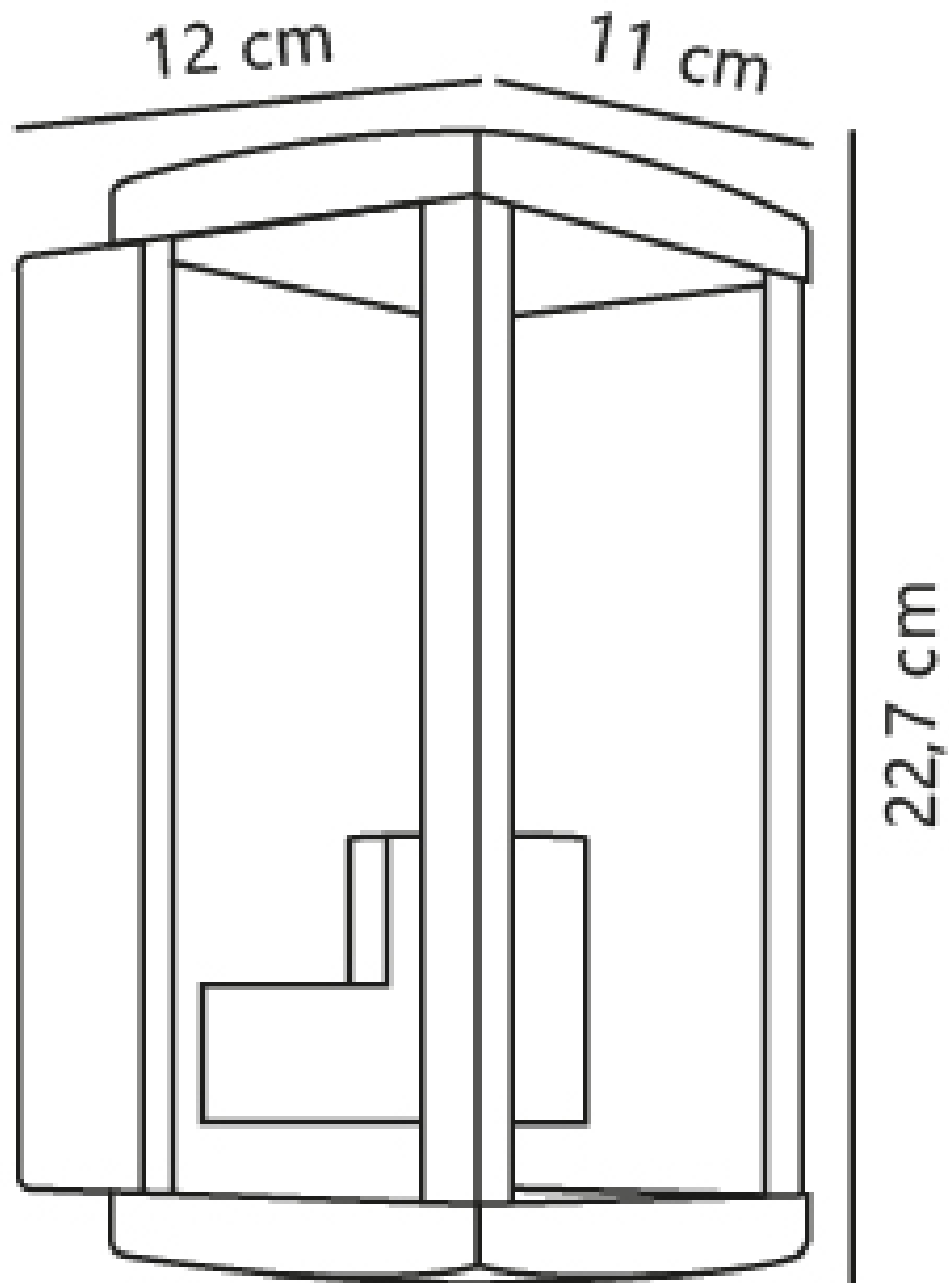

Nordlux - Luchy - 2418231003 - Black Clear Glass IP44 Outdoor Wall Light