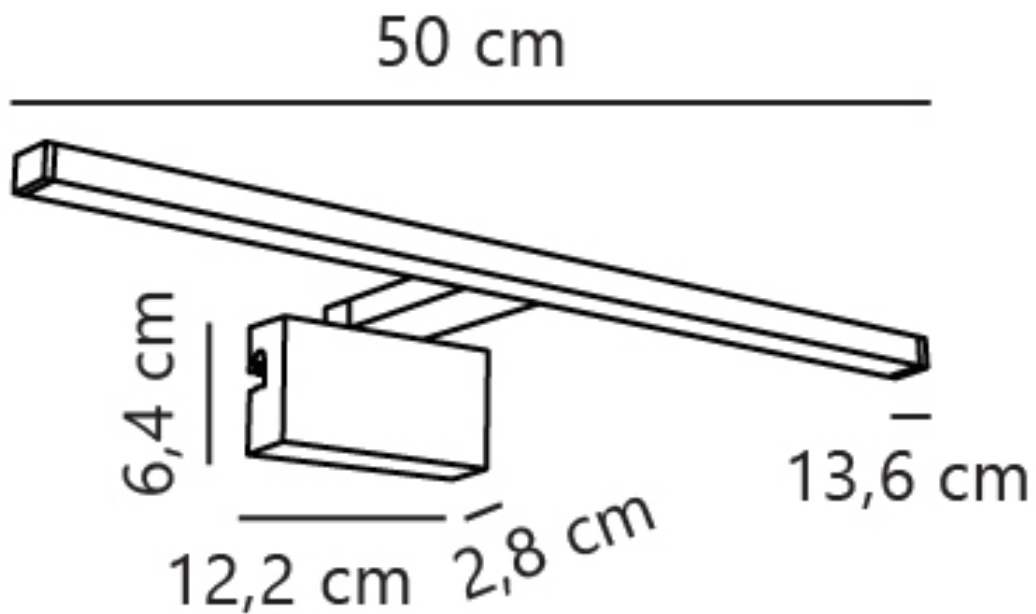

Nordlux - Marlee - 2110701033 - LED Chrome IP44 Bathroom Strip Wall Light

CONTACT