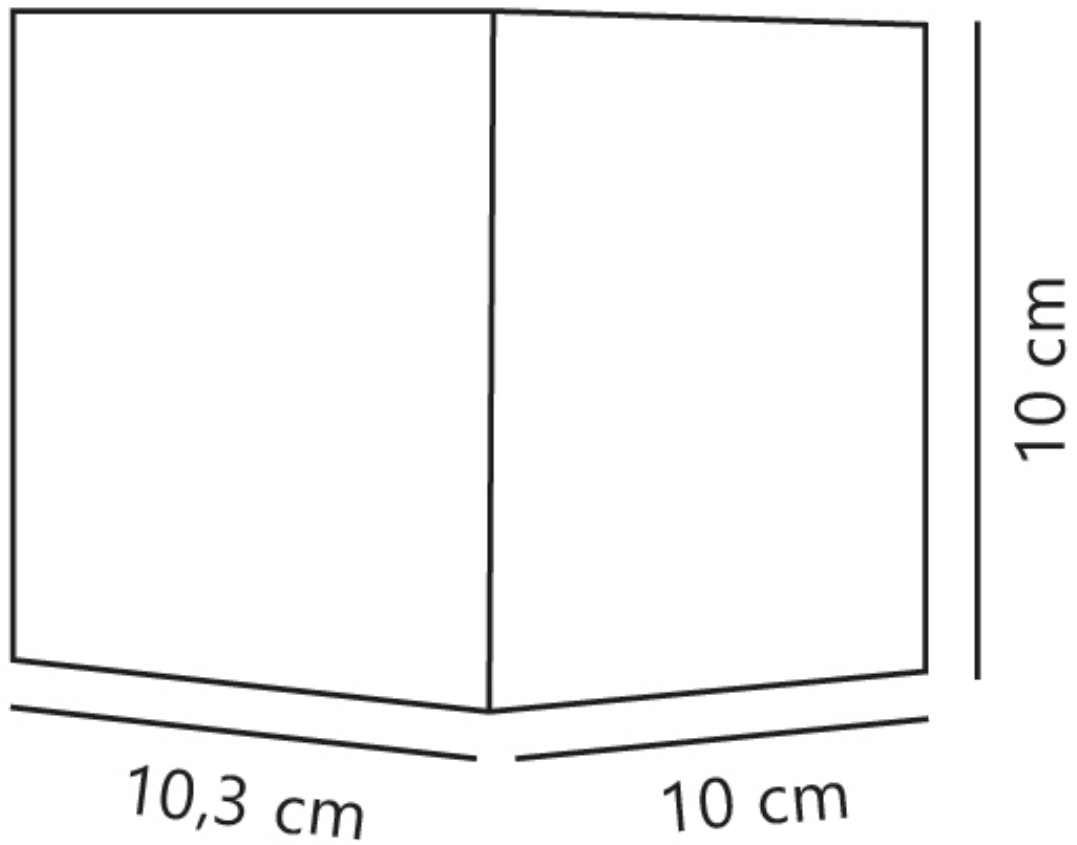

Nordlux - Milda - 2418331050 - LED Anthracite IP44 Outdoor Wall Washer Light

CONTACT