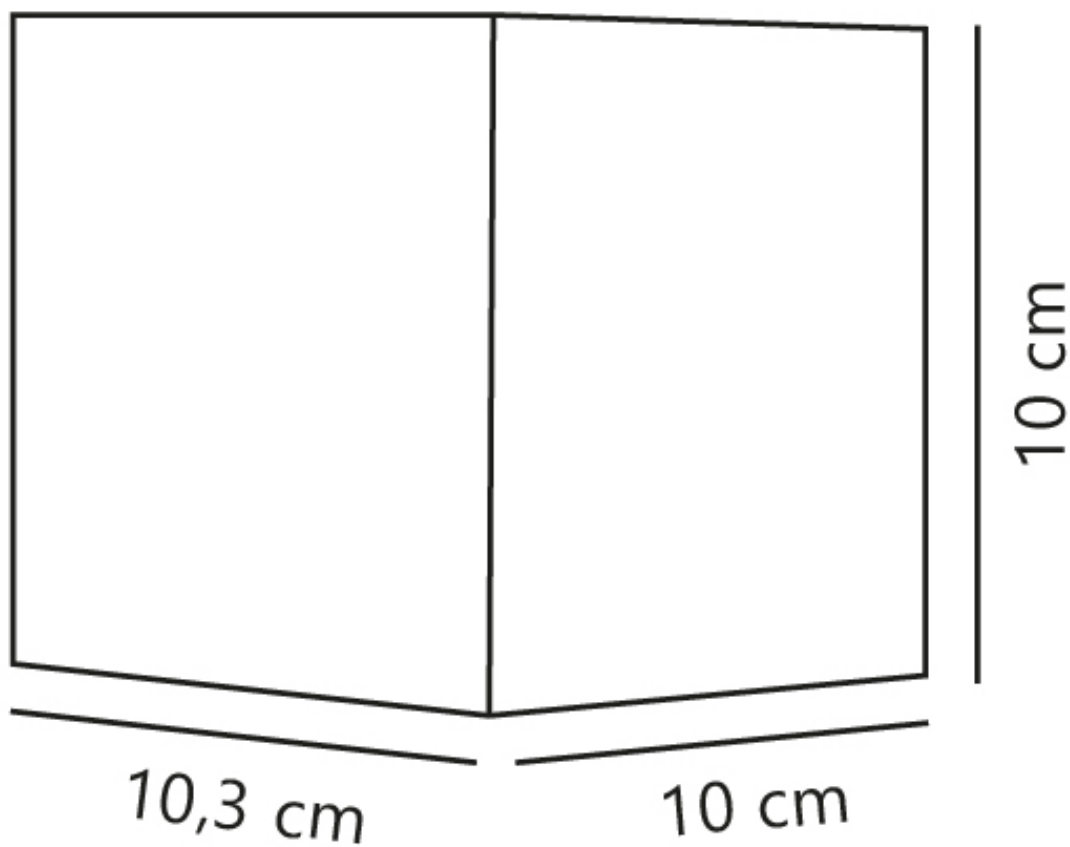

Nordlux - Milda - 2418331003 - LED Black IP44 Outdoor Wall Washer Light

CONTACT