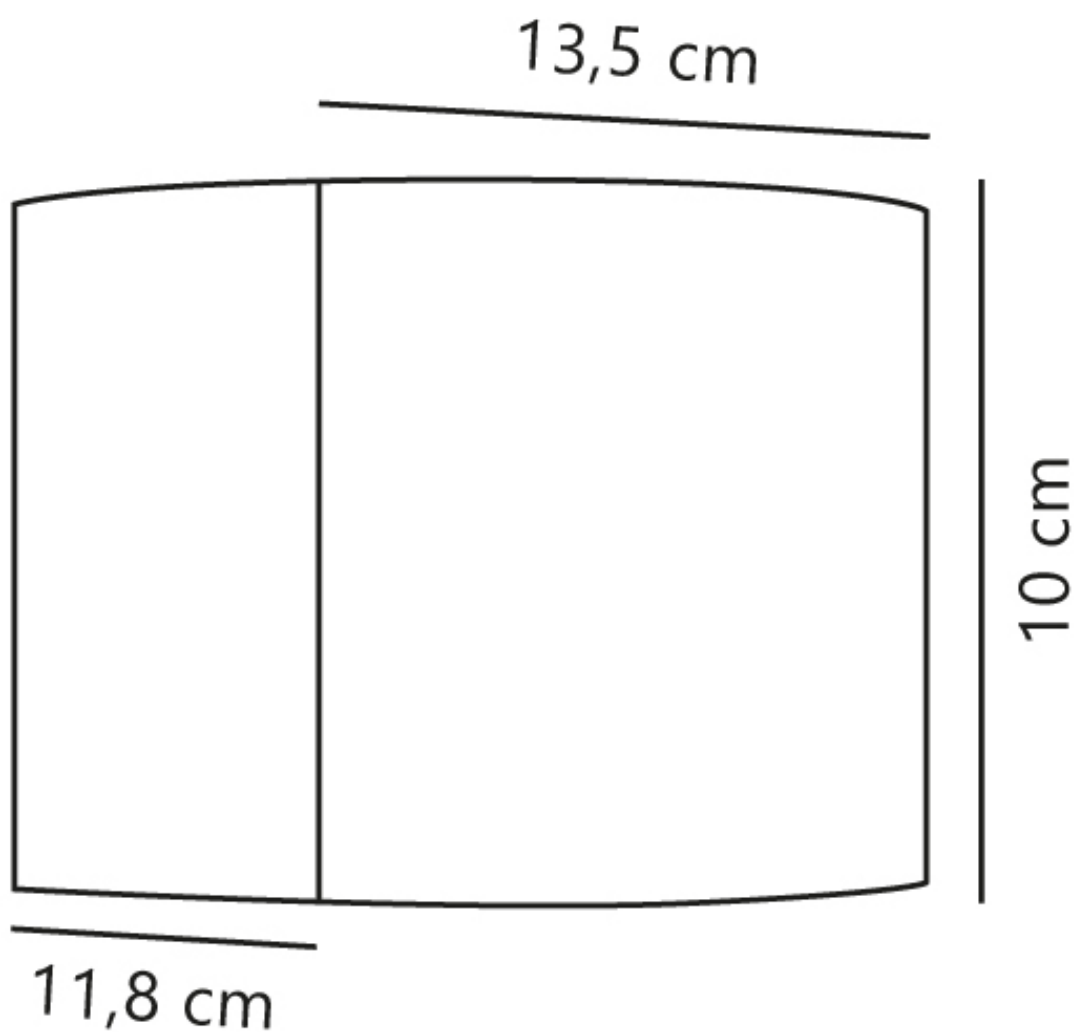

Nordlux - Milda - 2418351003 - LED Black IP44 Outdoor Wall Washer Light

CONTACT