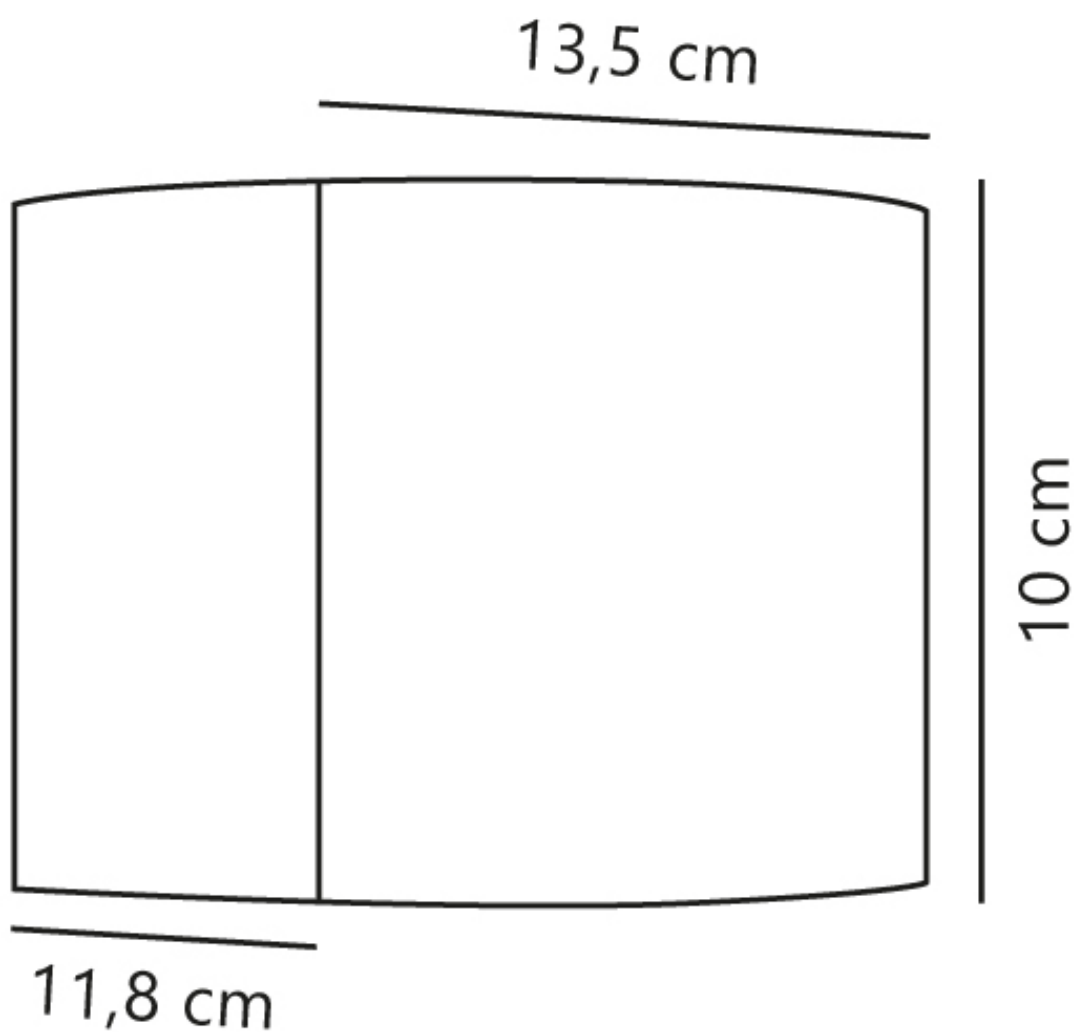

Nordlux - Milda - 2418351050 - LED Anthracite IP44 Outdoor Wall Washer Light

CONTACT