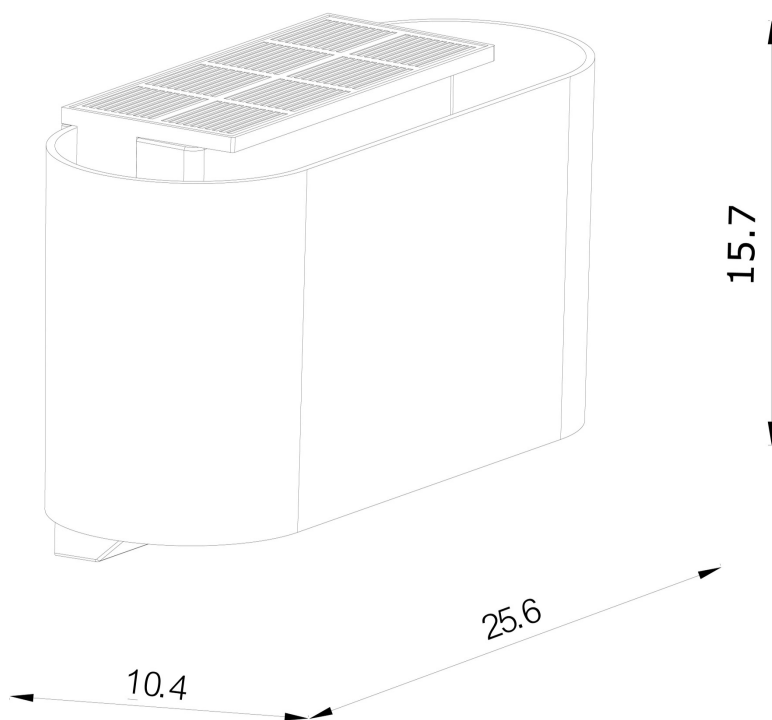

Nordlux - Piola - 2418051001 - LED Black White IP44 Solar Outdoor Wall Washer Light

CONTACT