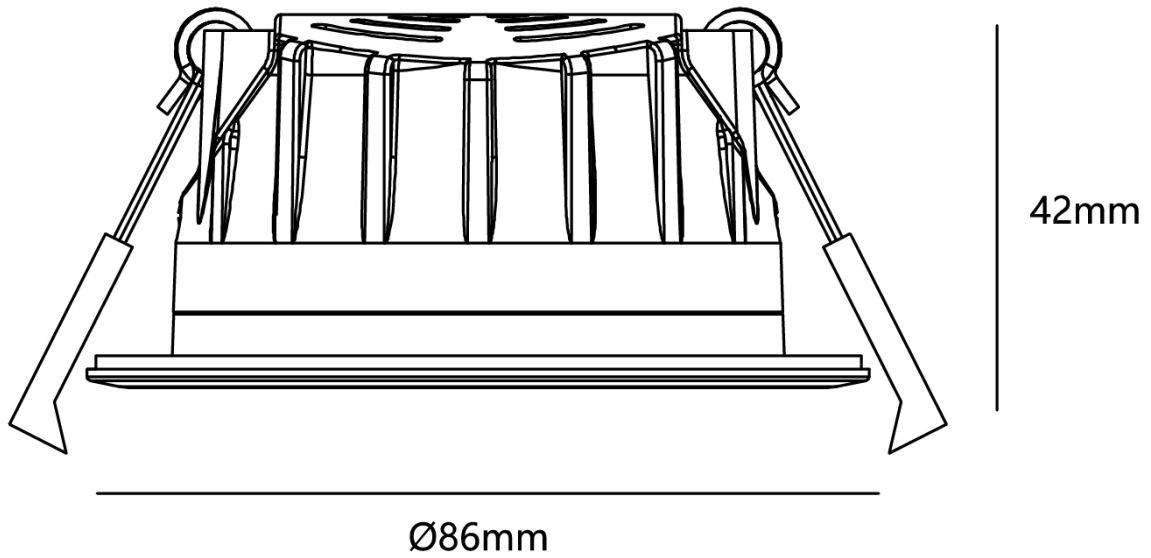

Nordlux - Rosalee - 2410200103 - LED Black IP65 Bathroom Recessed Ceiling Downlight

CONTACT