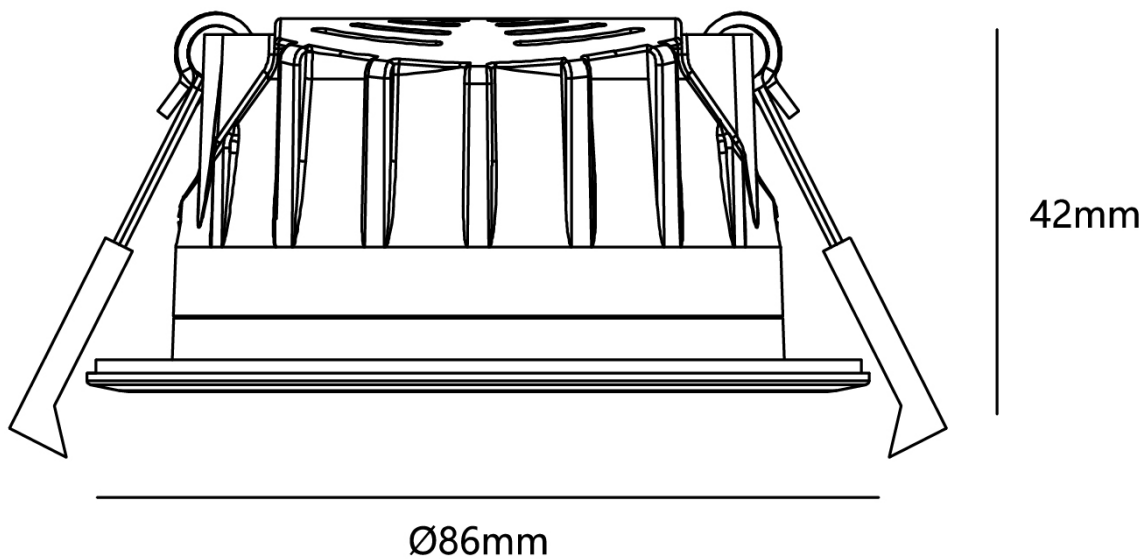

Nordlux - Rosalee - 2410200101 - LED White IP65 Bathroom Recessed Ceiling Downlight

CONTACT