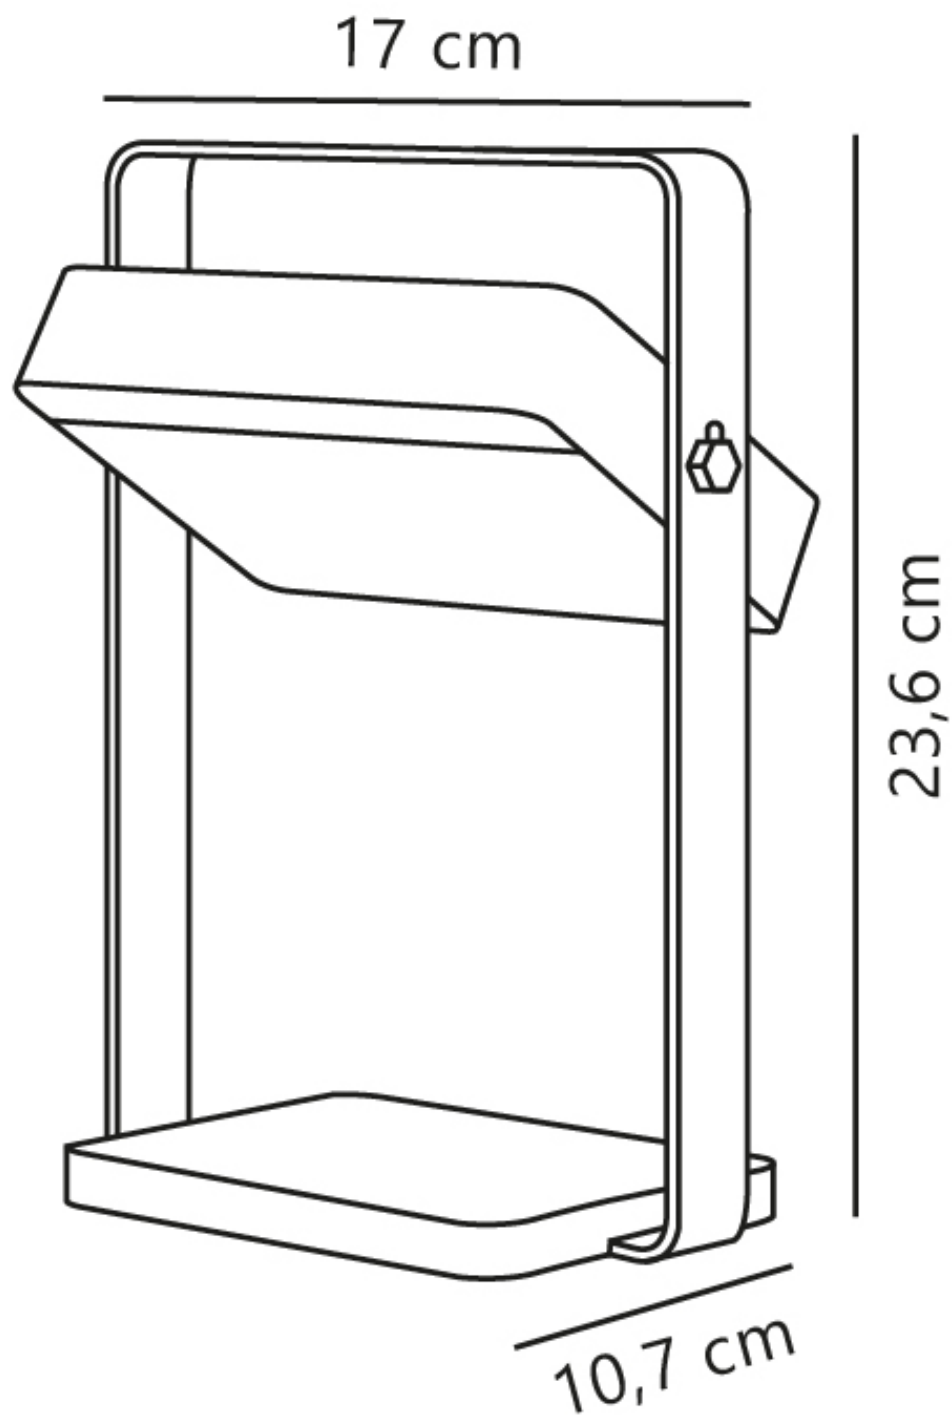

Nordlux - Saulio - 2418035003 - LED Black IP44 Touch Solar Outdoor Portable Lamp

CONTACT