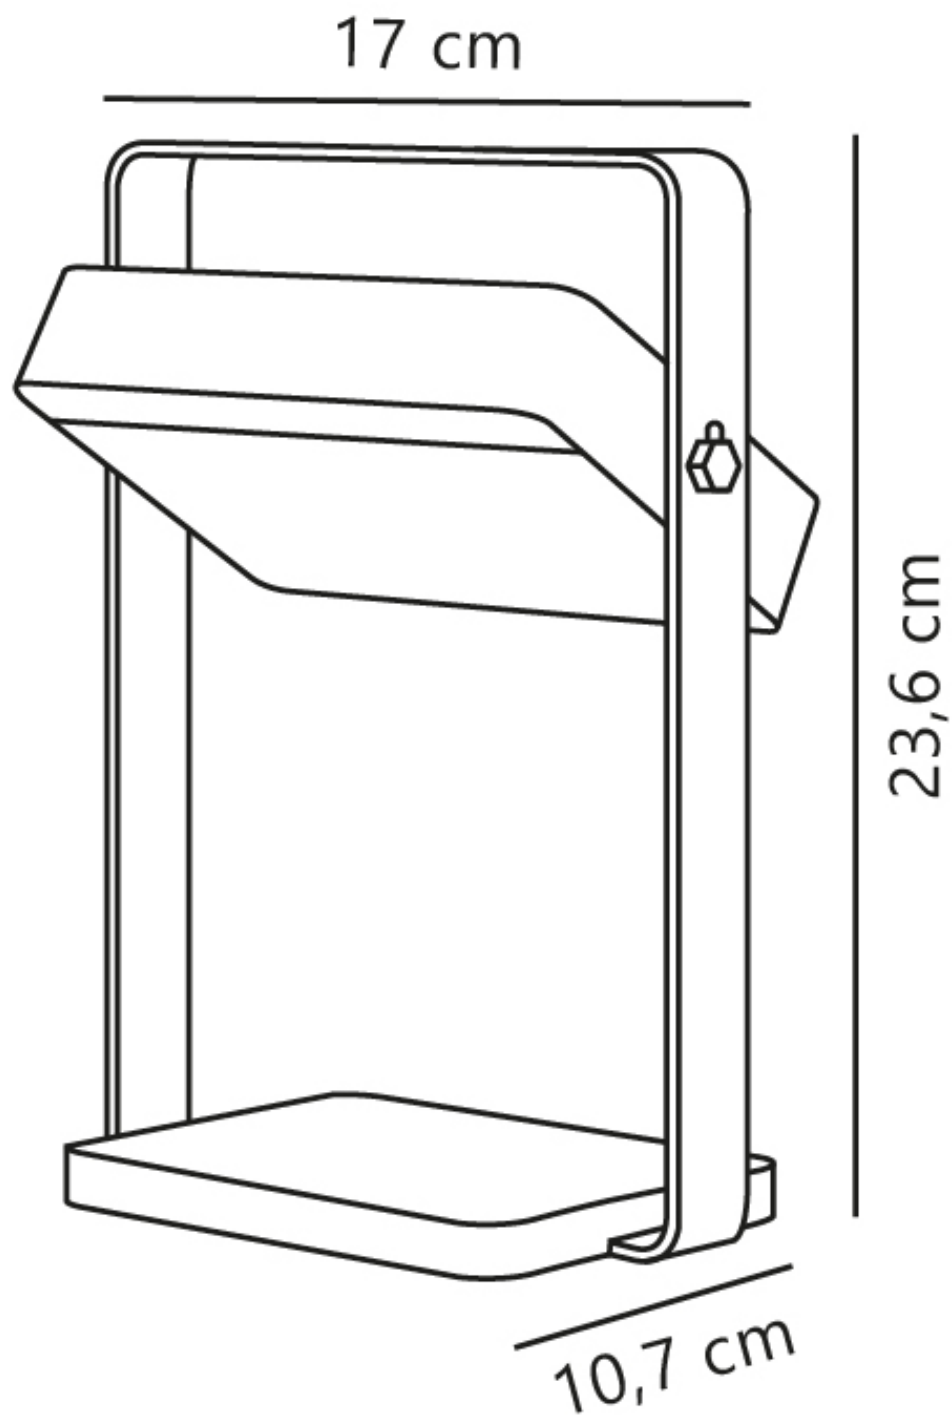

Nordlux - Saulio - 2418035023 - LED Olive White IP44 Touch Solar Outdoor Portable Lamp

CONTACT