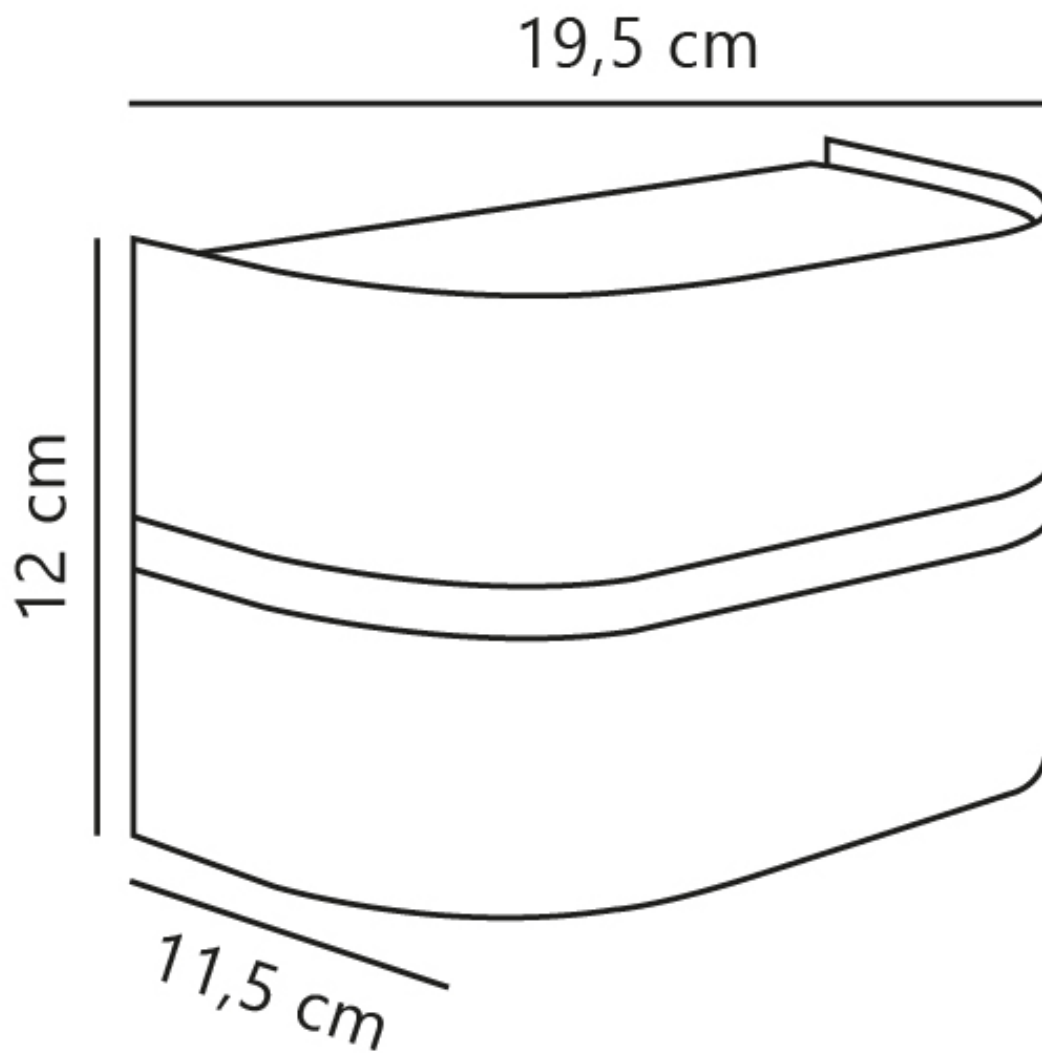

Nordlux - Sibelis - 2418311003 - Black IP44 Outdoor Wall Washer Light

CONTACT