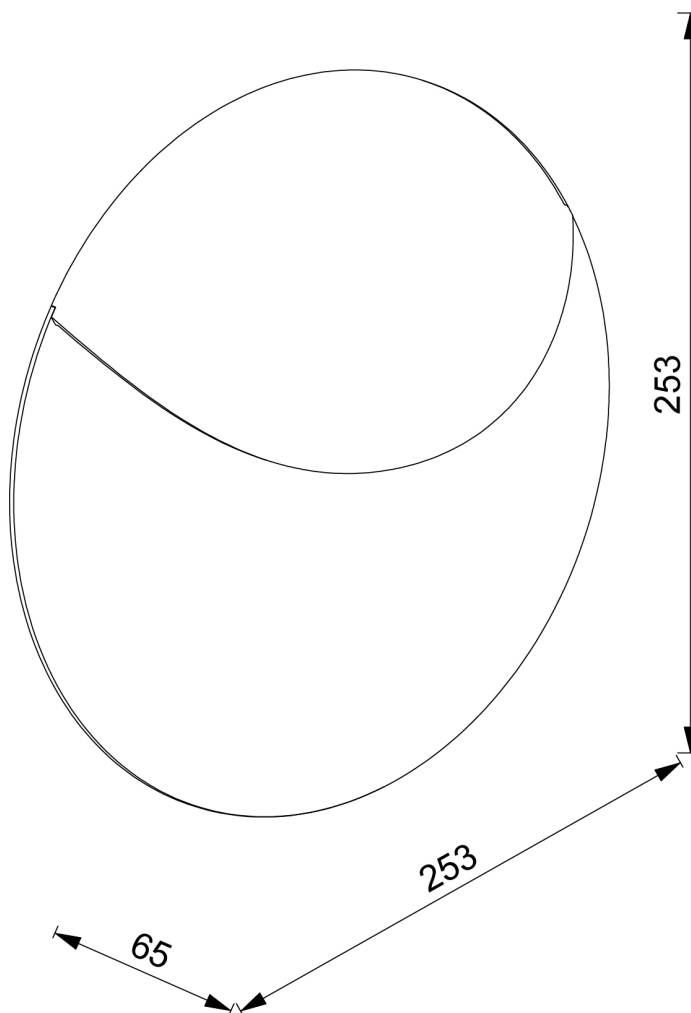

Nordlux - Valopin - 2418251003 - LED Black IP54 Outdoor Recessed Marker Light