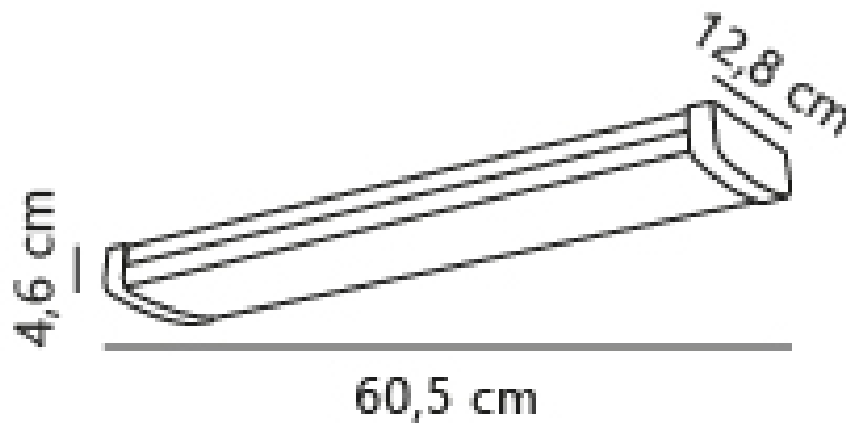

Nordlux - Wilmington - 2410036101 - LED White 60.5 cm Strip Ceiling Light

CONTACT