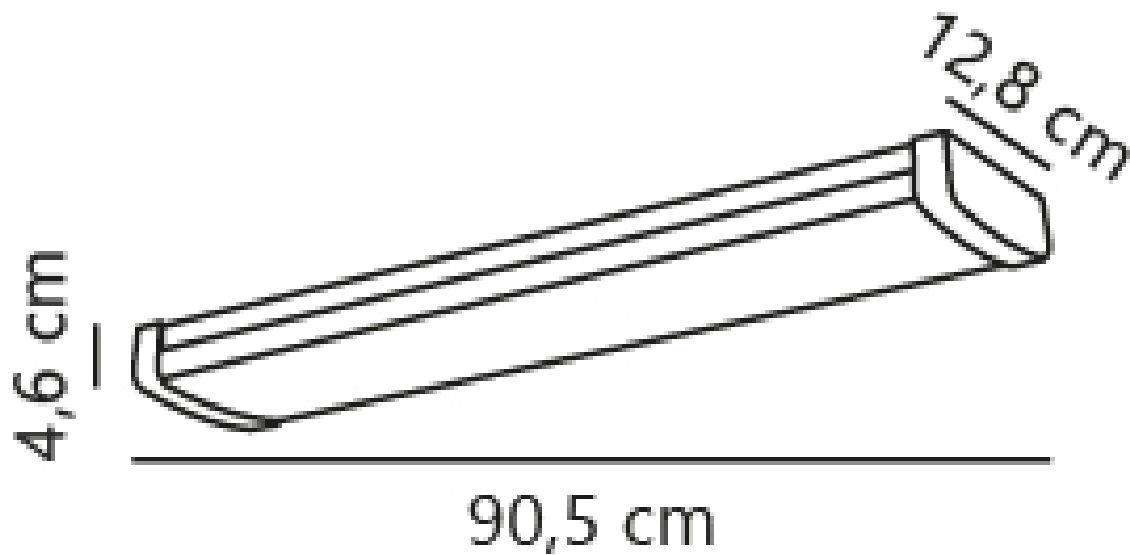

Nordlux - Wilmington - 2410056101 - LED White 90.5 cm Strip Ceiling Light