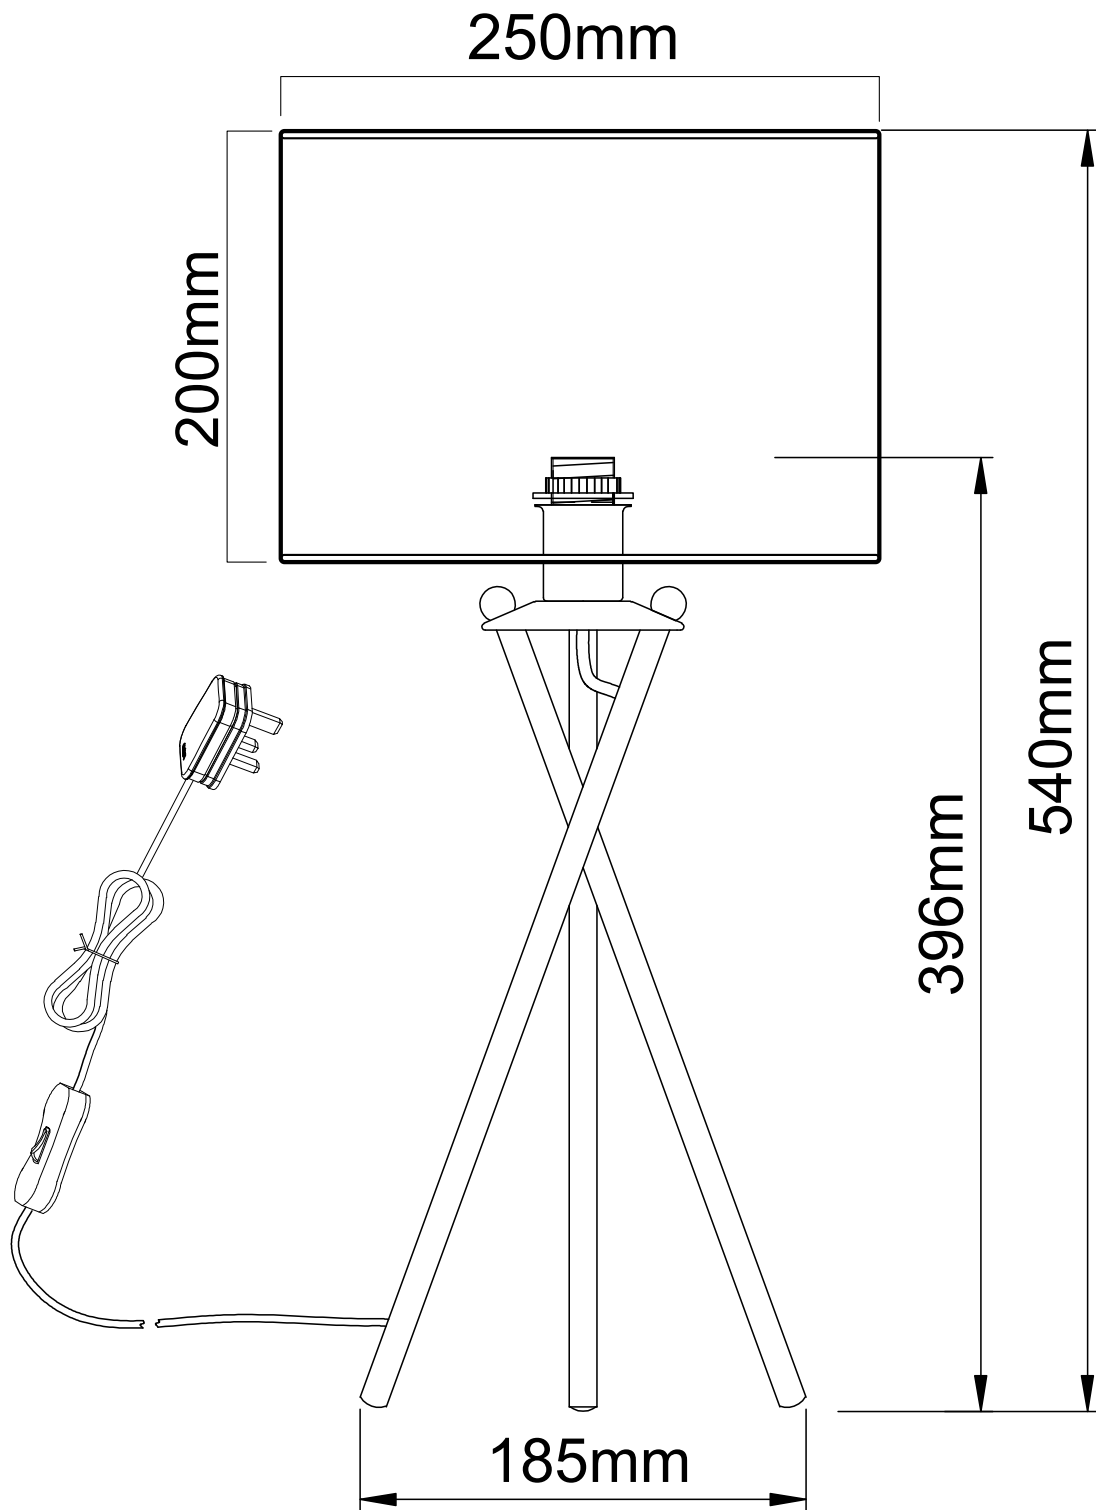

CERTIFICATION

CONTACT

www.firstchoicelighting.co.uk

info@firstchoicelighting.co.uk