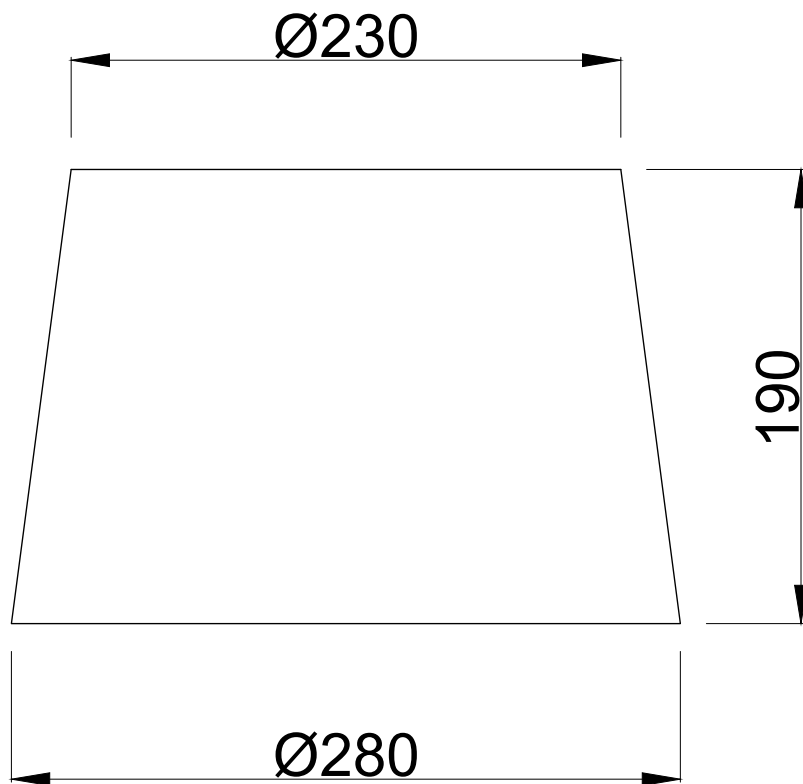

CERTIFICATION

CONTACT

www.firstchoicelighting.co.uk

info@firstchoicelighting.co.uk