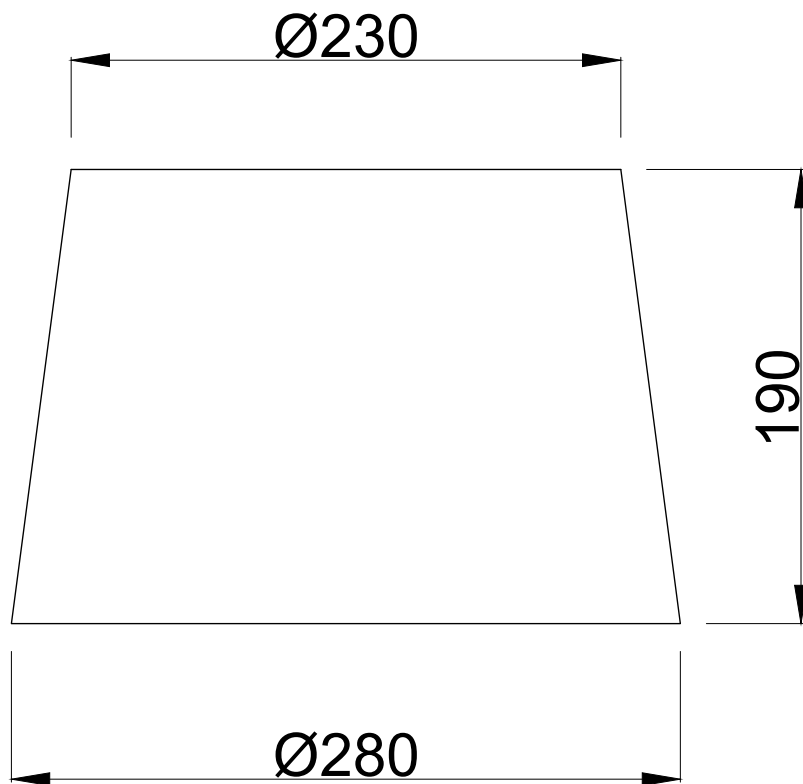

FCL-25860X2

Set of 2 Grey Cotton 28cm Tapered Cylinder Pendant or Lamp Shades

---

CERTIFICATION

CONTACT

www.firstchoicelighting.co.uk

info@firstchoicelighting.co.uk