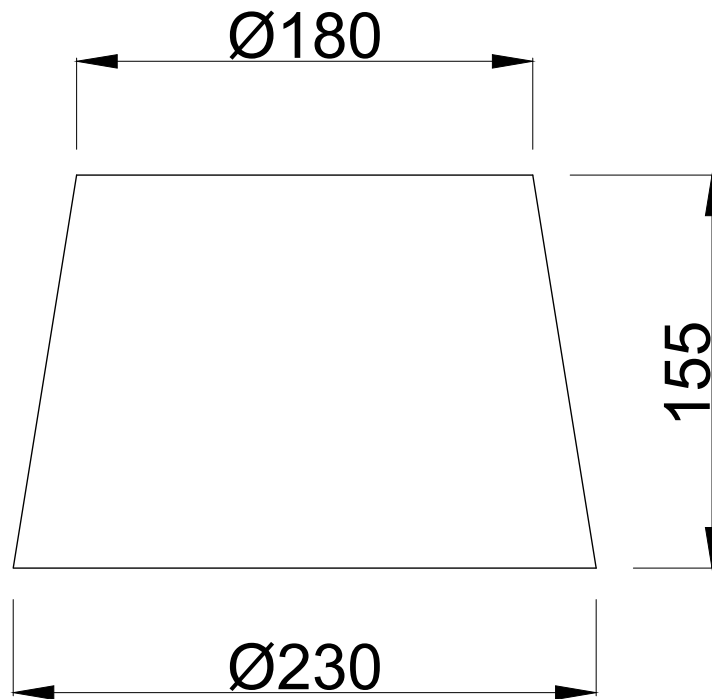

FCL-25866X2

Set of 2 Grey Cotton 23cm Tapered Cylinder Pendant or Lamp Shades

---

CERTIFICATION

CONTACT

www.firstchoicelighting.co.uk

info@firstchoicelighting.co.uk