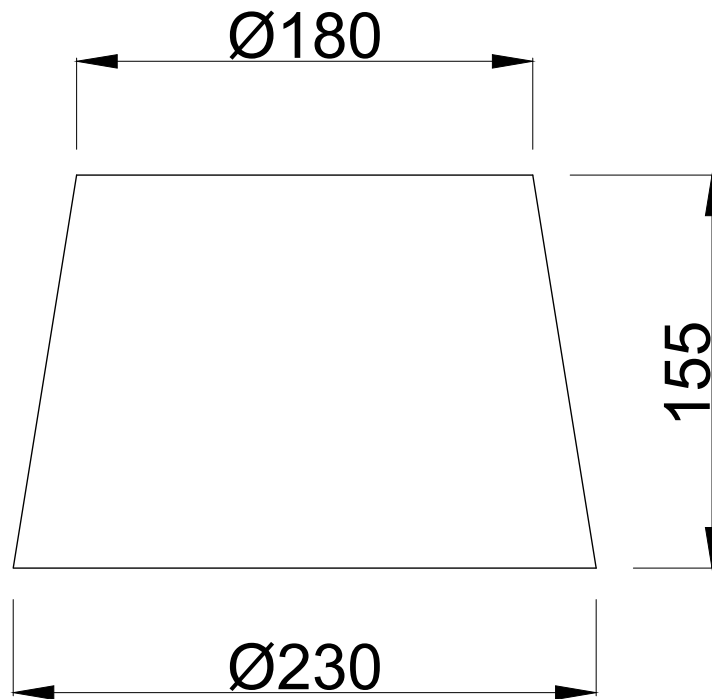

CERTIFICATION

CONTACT

www.firstchoicelighting.co.uk

info@firstchoicelighting.co.uk