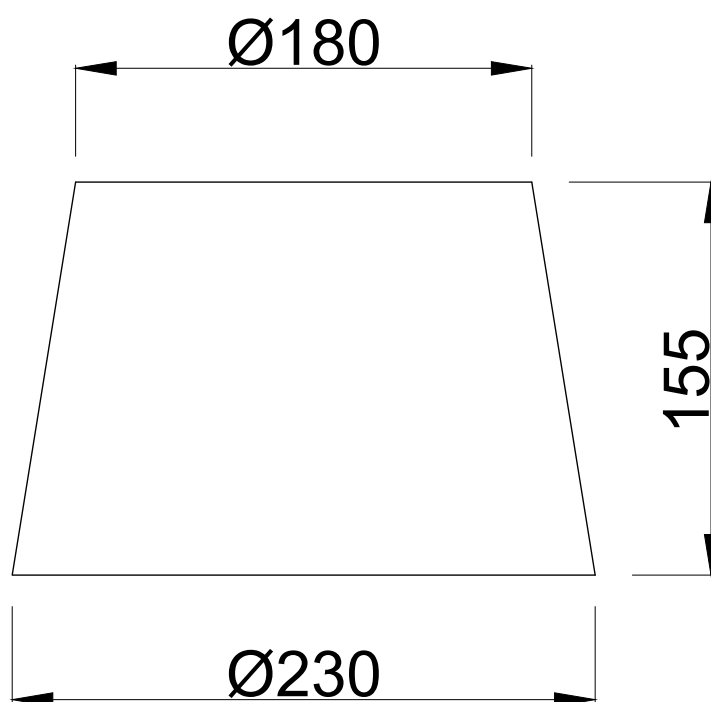

CERTIFICATION

CONTACT

www.firstchoicelighting.co.uk

info@firstchoicelighting.co.uk