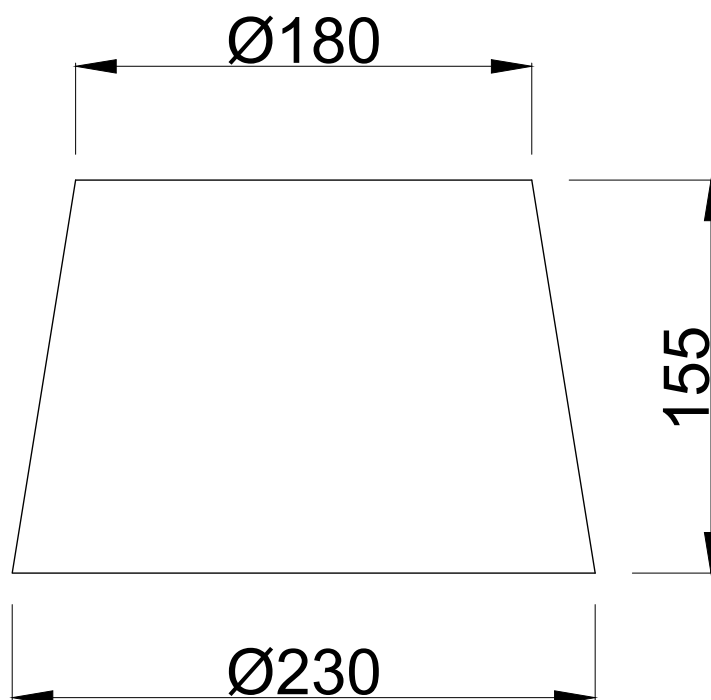

CERTIFICATION

CONTACT

www.firstchoicelighting.co.uk

info@firstchoicelighting.co.uk