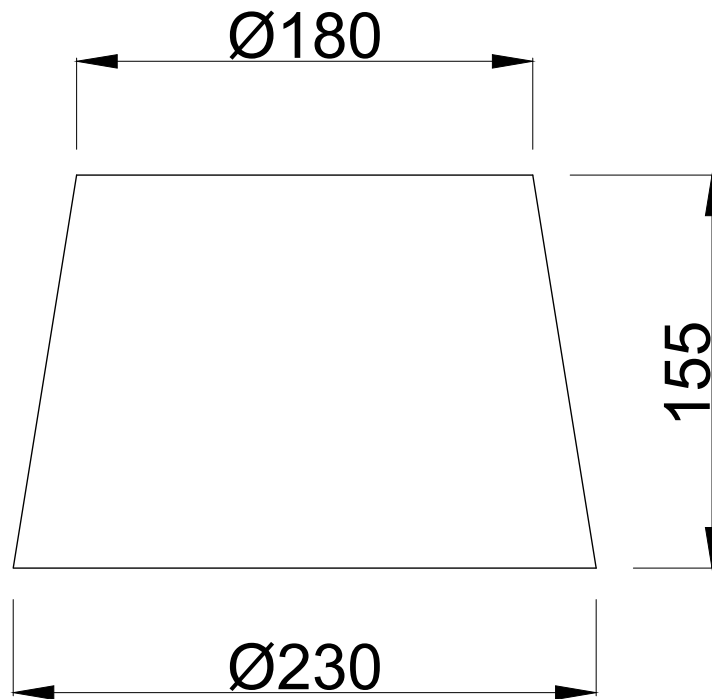

Set of 2 Black Cotton 23cm Tapered Cylinder Pendant or Lamp Shades

LIGHT SOURCE DATA

- 2 x 6W Max B22 BC or E27 ES (required)
- Lamp direction - Indirect
- Lamp shape - Standard
- Dimmable
- Energy class: Not applicable

DIMENSION DATA

- Height 160mm
- Diameter 230mm
- Weight 0.20kg

SPECIFICATION

- Manufacturer warranty for 2 years from date of purchase
- Black cotton
- IP20
- No
- 240V
- Assembly required? No
- Reversible gimble. Shade reducer included
- UKCA Marking, Energy Efficient, Energy Saving

CERTIFICATION

CONTACT

www.firstchoicelighting.co.uk

info@firstchoicelighting.co.uk

FCL-25868X2

Set of 2 Black Cotton 23cm Tapered Cylinder Pendant or Lamp Shades

CERTIFICATION

CONTACT