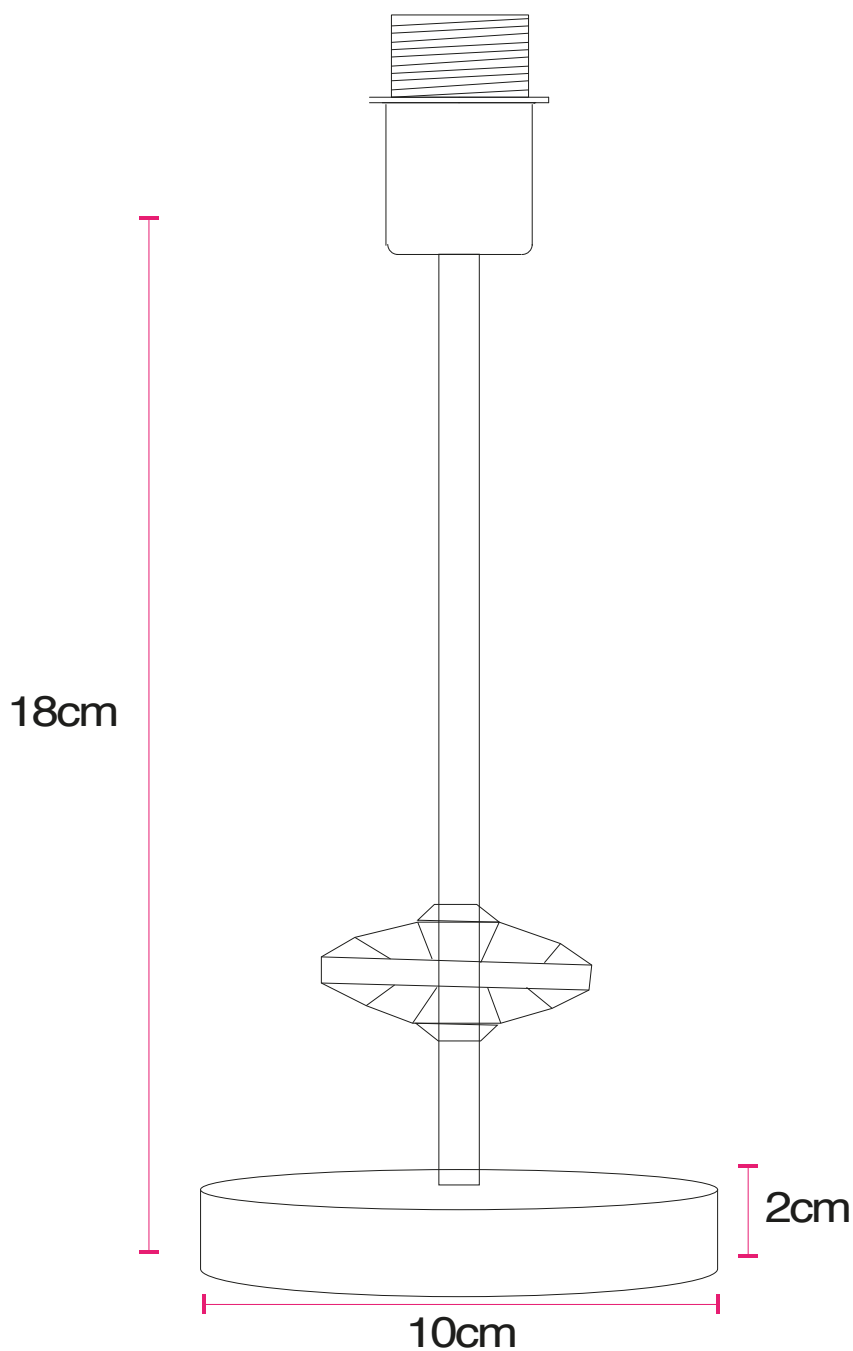

CERTIFICATION

CONTACT

www.firstchoicelighting.co.uk

info@firstchoicelighting.co.uk