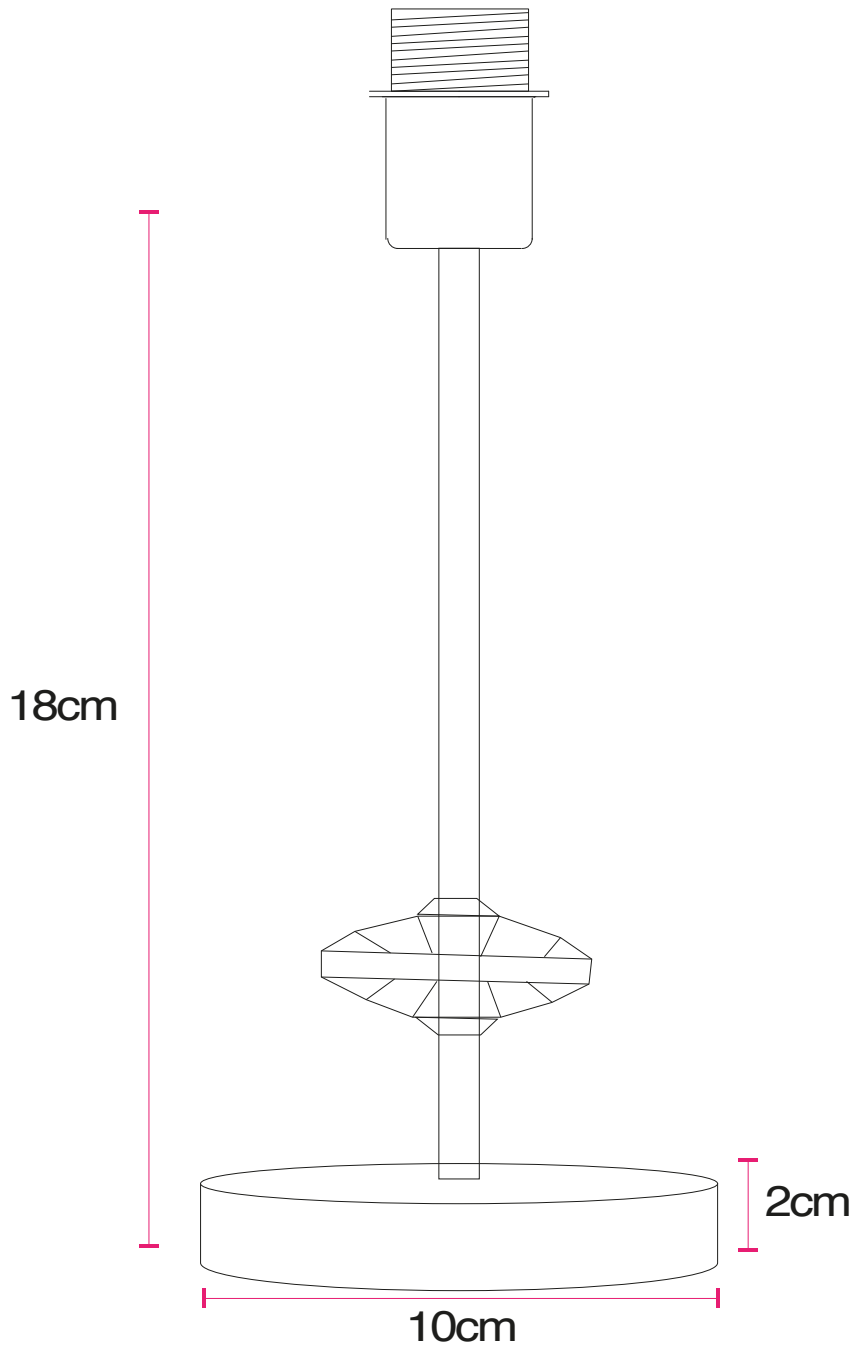

CERTIFICATION

CONTACT

www.firstchoicelighting.co.uk

info@firstchoicelighting.co.uk