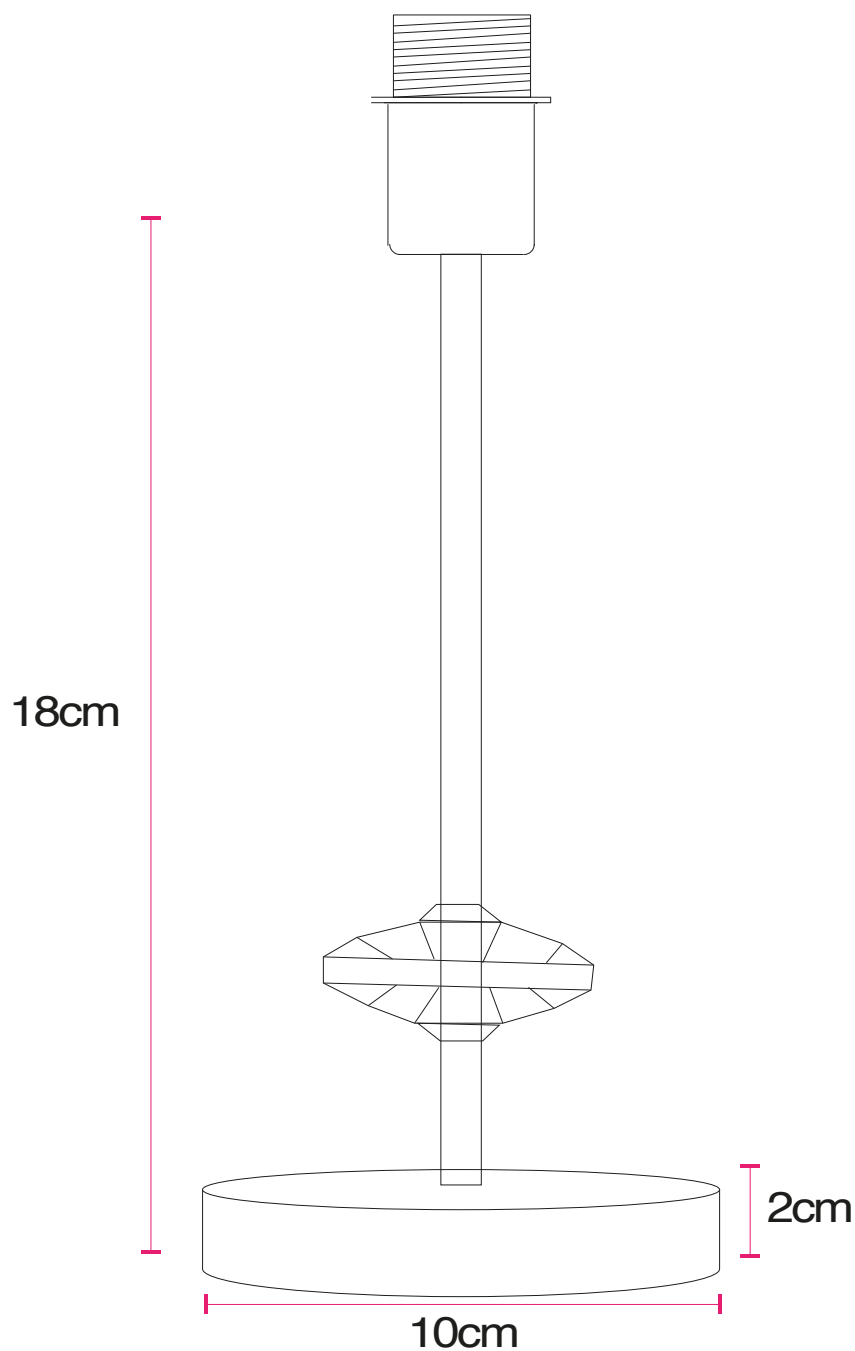

FCL-25912_28243X2

Set of 2 Chrome Jewelled Table Lamps with Ivory Off White Shades

CERTIFICATION

CONTACT

www.firstchoicelighting.co.uk

info@firstchoicelighting.co.uk