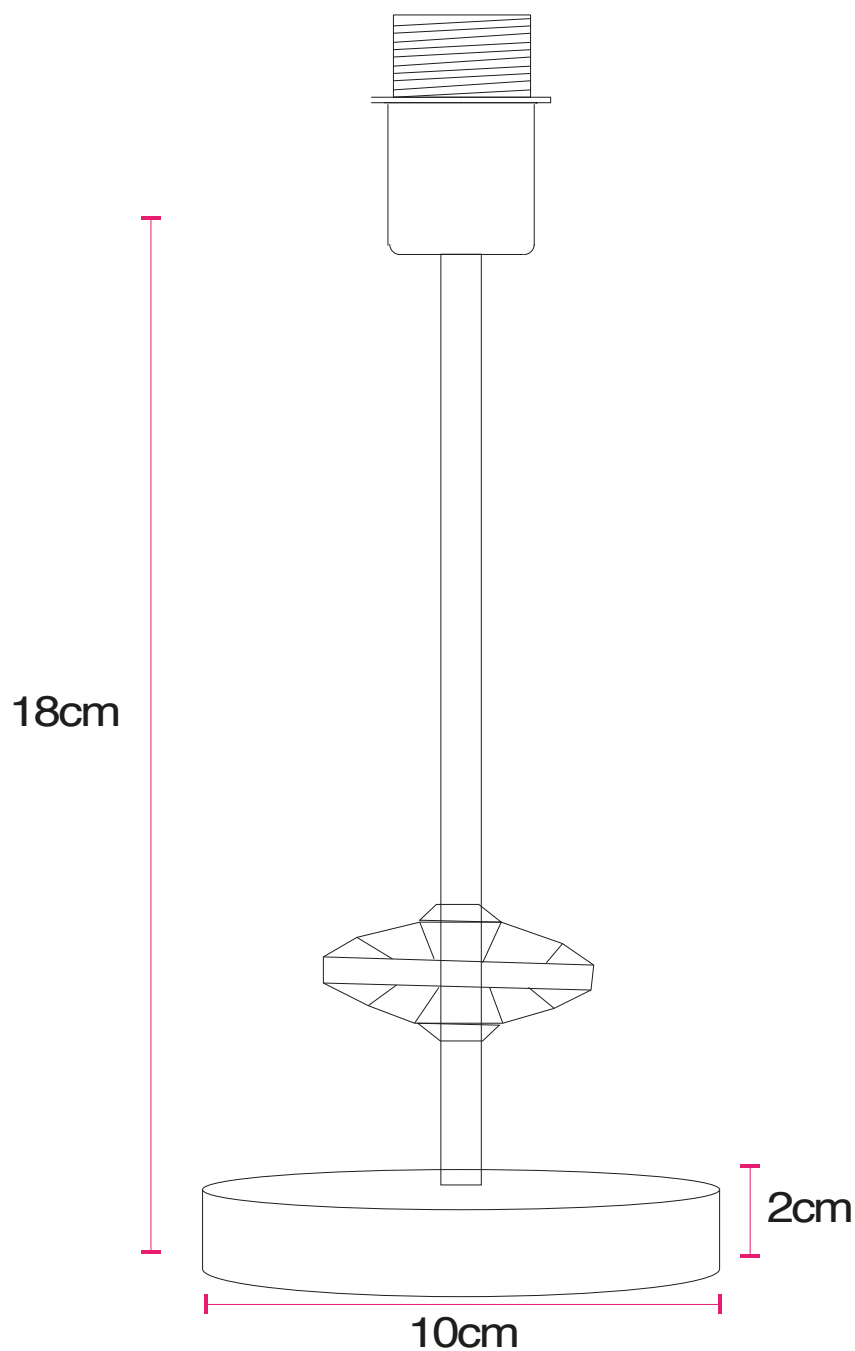

CERTIFICATION

CONTACT

www.firstchoicelighting.co.uk

info@firstchoicelighting.co.uk