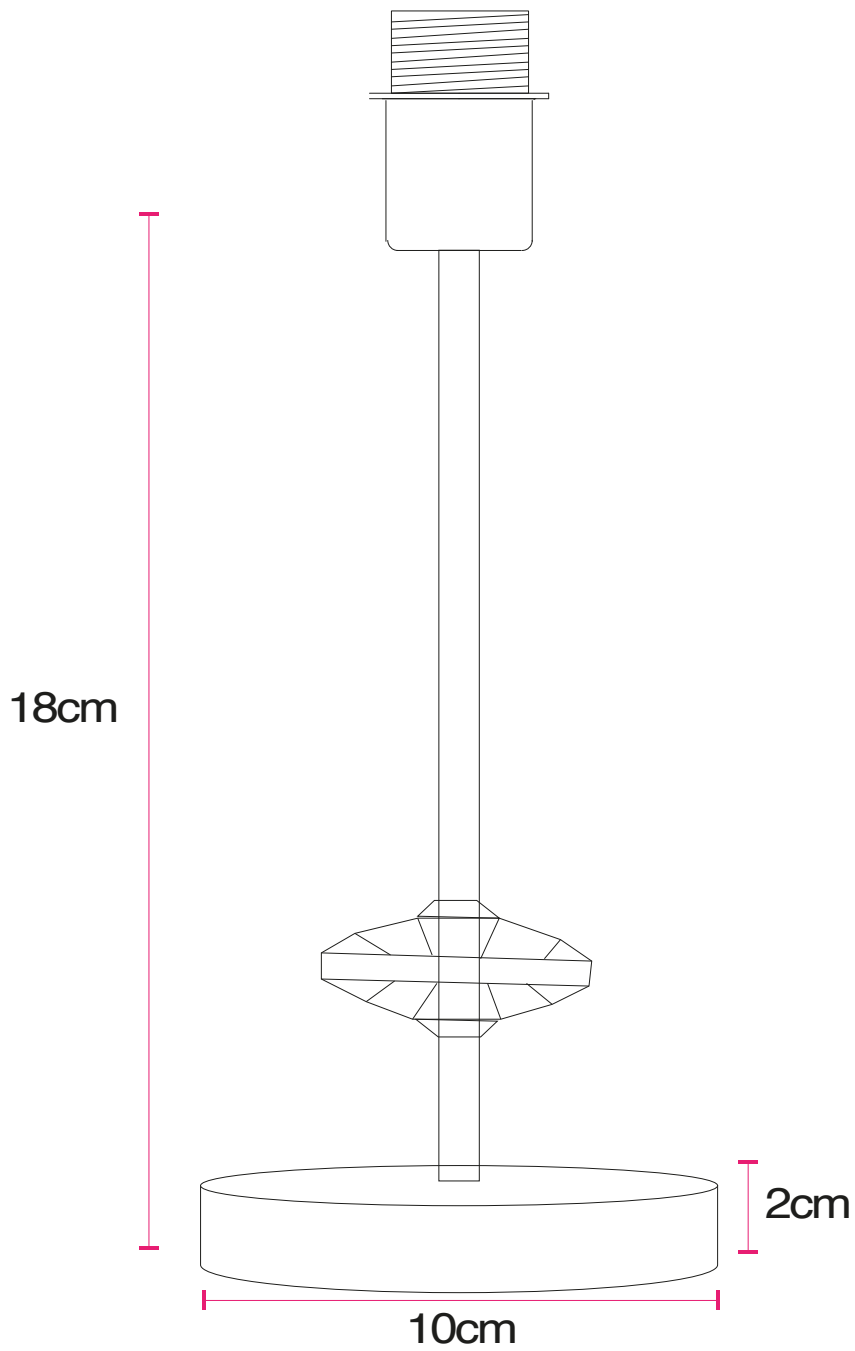

FCL-25912_28244X2

Set of 2 Chrome Jewelled Table Lamps with Navy Blue Shades

CERTIFICATION

CONTACT

www.firstchoicelighting.co.uk

info@firstchoicelighting.co.uk