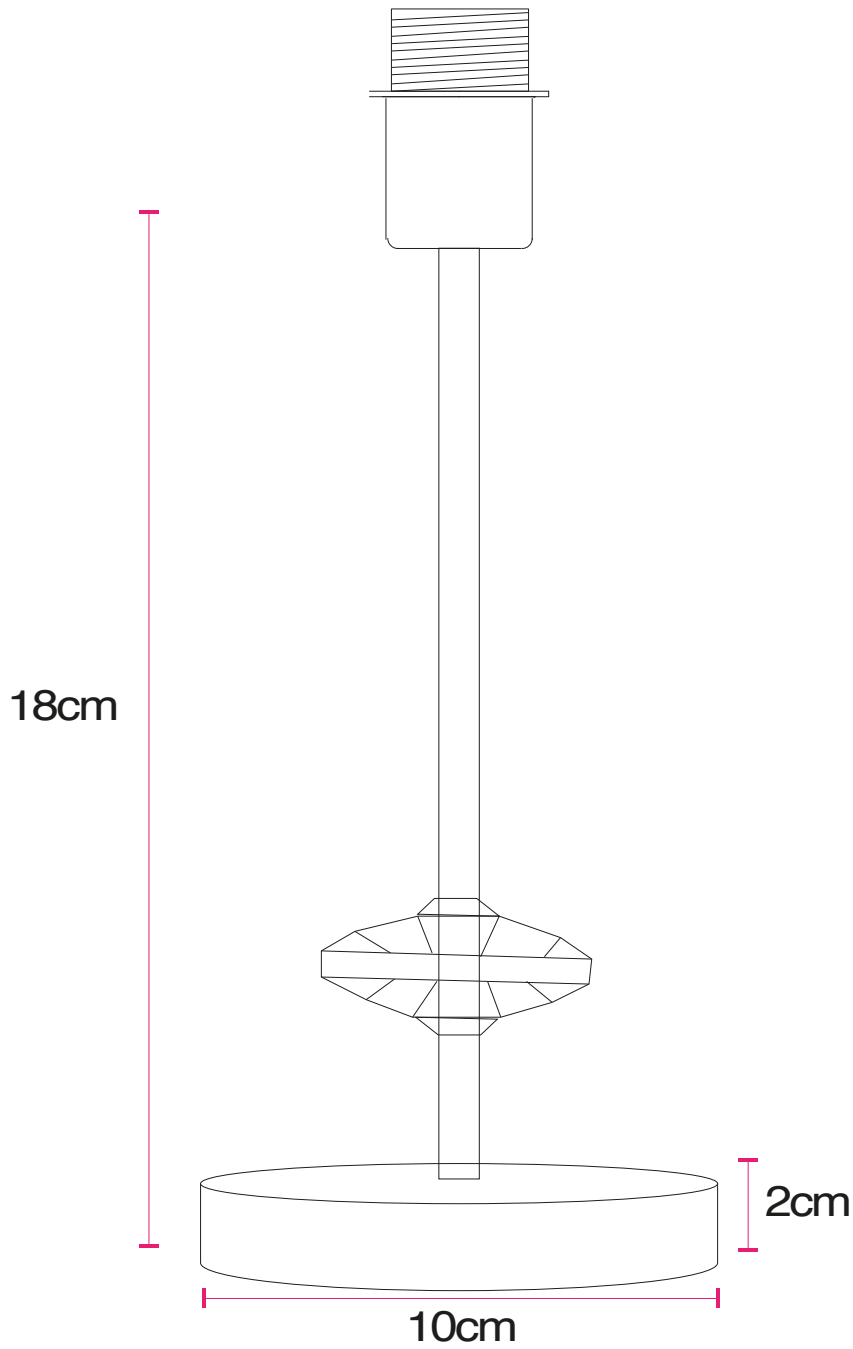

CERTIFICATION

CONTACT

www.firstchoicelighting.co.uk

info@firstchoicelighting.co.uk