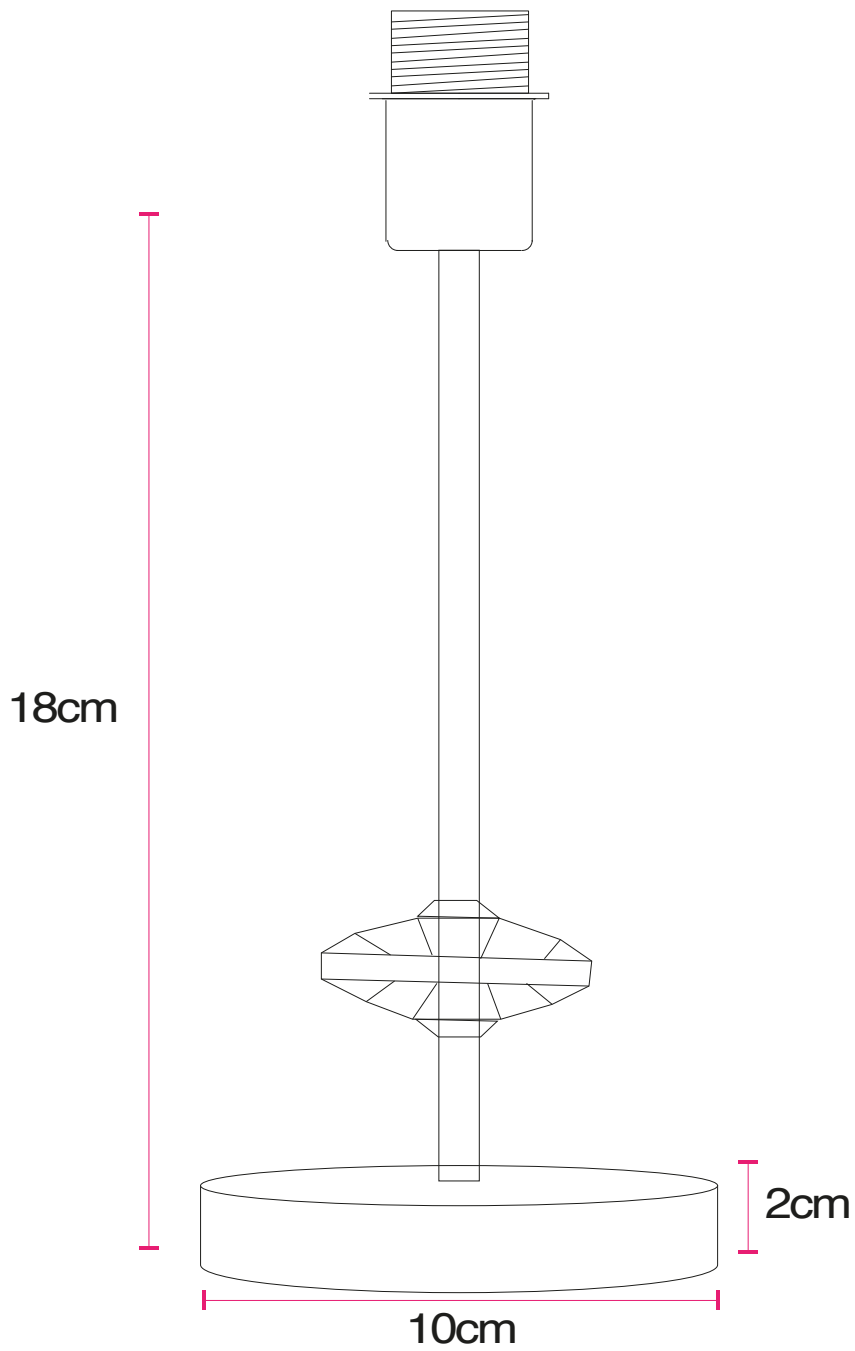

CERTIFICATION

CONTACT

www.firstchoicelighting.co.uk

info@firstchoicelighting.co.uk