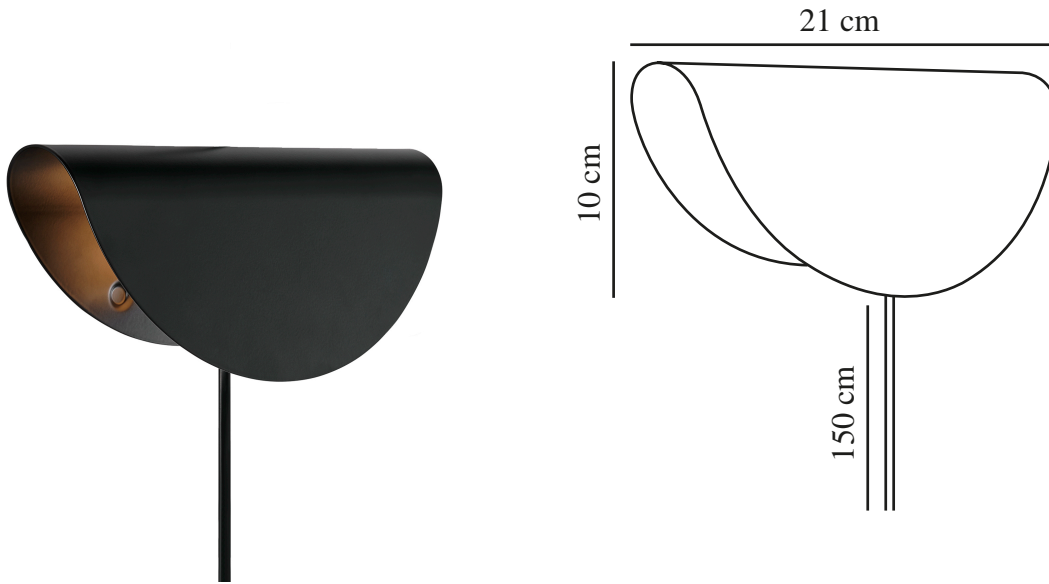

MODEL 2110 | WALL LIGHT | BLACK

2412401003

nordlux®

Voltage (V): 220-240 Volt
IP degree: IP20
Maximum bulb wattage (W): 25
Class (Class 1, Class 2, Class 3):
Class 2 (Double isolated)
Socket type: E14
Switch placement: On the cable
Parallel connection: False

Height (cm): 10
Width (cm): 21
Length (cm): 21
EAN: 5704924018534
TUN: 2378775
Item Number: 2412401003
Pcs Per Master Carton: 3

Sales Box Height (cm): 22
Sales Box Width(cm): 11
Sales Box Depth (cm): 7.5
Sales Box Volume m³: 0.0018
Product net weight (kg): 0.39

Primary material: Metal
Secondary material: Plastic
Colour of the cable: Black
Length of the cable (cm): 150
Surface material of the cable:
Plastic
Is the cable replaceable: False
Colour: Black

- Simple retro style
- Can be mounted either upwards or downwards
- Pleasant, indirect light

Model 2110 is a small and classic wall lamp with retro vibes. With its curved, taco-like shape, Model 2110 can be mounted either upwards or downwards, offering a pleasant, indirect lighting.