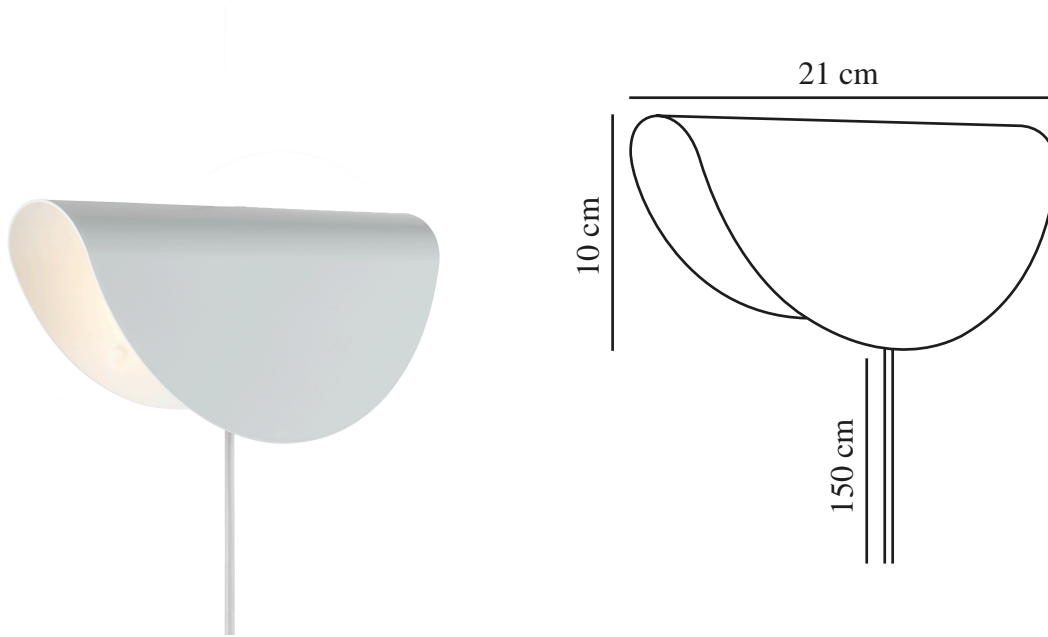

# MODEL 2110 | WALL LIGHT | WHITE

2412401001

nordlux®

Voltage (V): 220-240 Volt  
IP degree: IP20  
Maximum bulb wattage (W): 25  
Class (Class 1, Class 2, Class 3):  
Class 2 (Double isolated)  
Socket type: E14  
Switch placement: On the cable  
Parallel connection: False

Height (cm): 10  
Width (cm): 21  
Length (cm): 21  
EAN: 5704924018527  
TUN: 2378777  
Item Number: 2412401001  
Pcs Per Master Carton: 3

Sales Box Height (cm): 22  
Sales Box Width(cm): 11  
Sales Box Depth (cm): 7.5  
Sales Box Volume m<sup>3</sup> : 0.0018  
Product net weight (kg): 0.39

Primary material: Metal  
Secondary material: Plastic  
Colour of the cable: White  
Length of the cable (cm): 150  
Surface material of the cable:  
Plastic  
Is the cable replaceable: False  
Colour: White

- Simple retro style
- Can be mounted either upwards or downwards
- Pleasant, indirect light

Model 2110 is a small and classic wall lamp with retro vibes. With its curved, taco-like shape, Model 2110 can be mounted either upwards or downwards, offering a pleasant, indirect lighting.