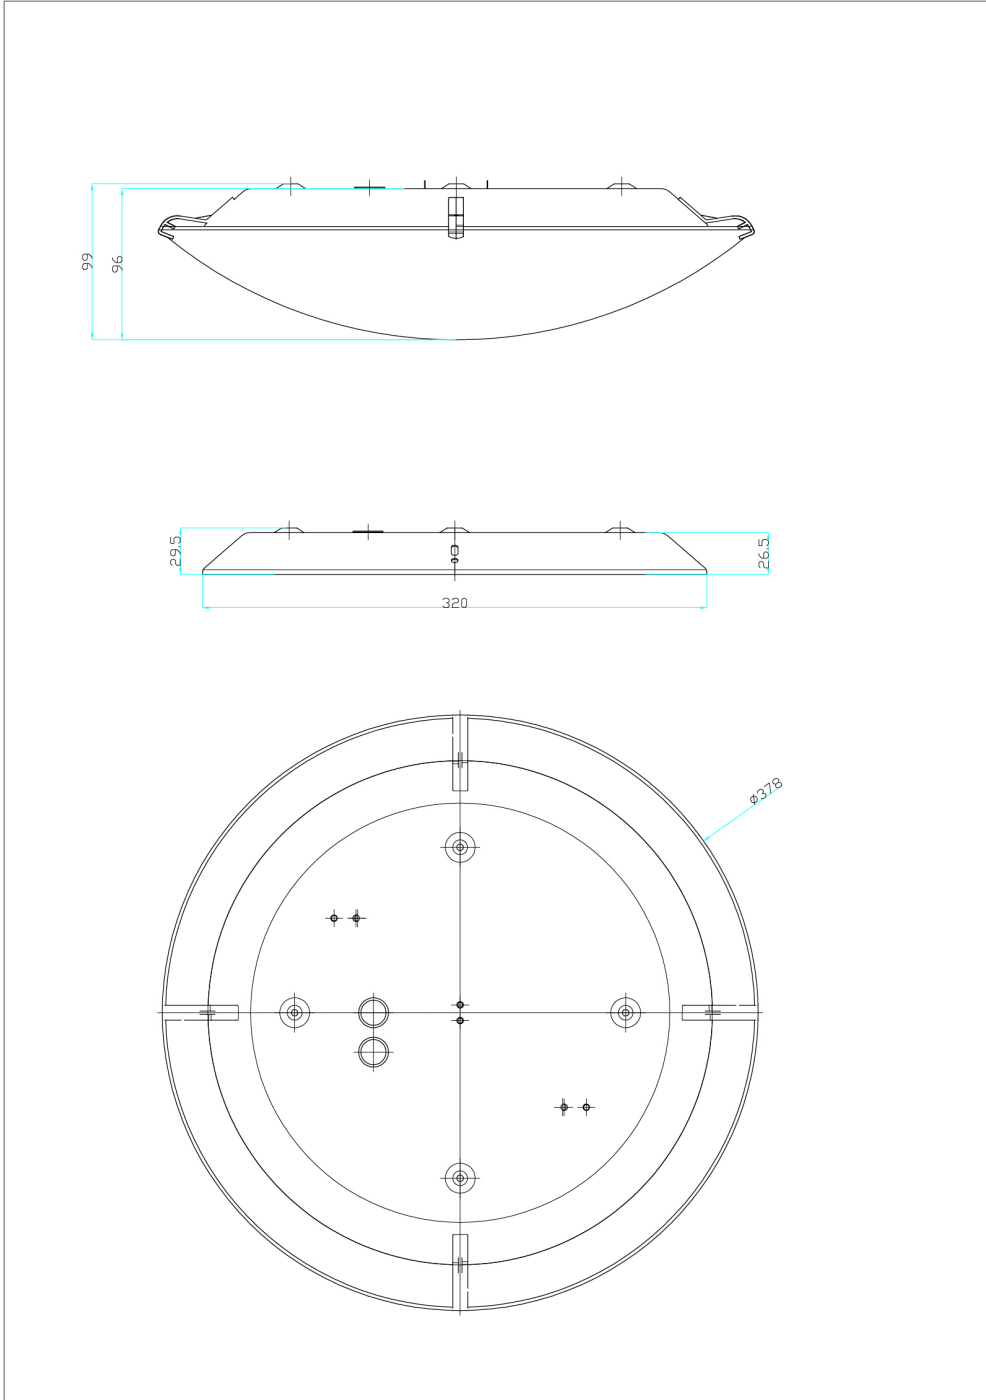

Nordlux - Standard - 2410256001 - White Opal Glass Flush Ceiling Light

CONTACT