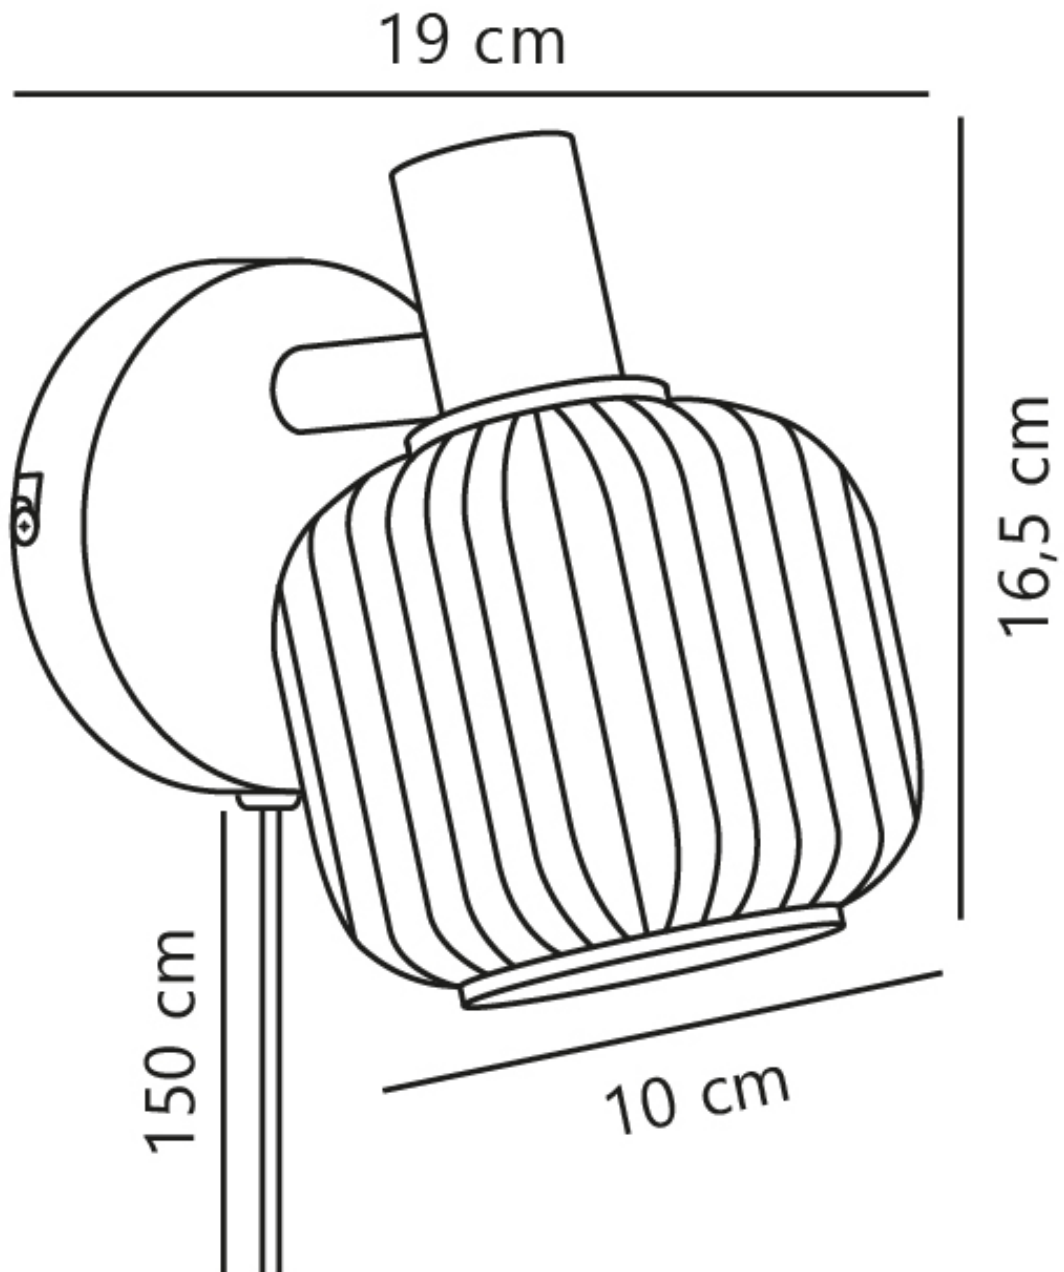

Nordlux - Milford - 2412631003 - Black Opal Glass Plug In Spotlight

CONTACT