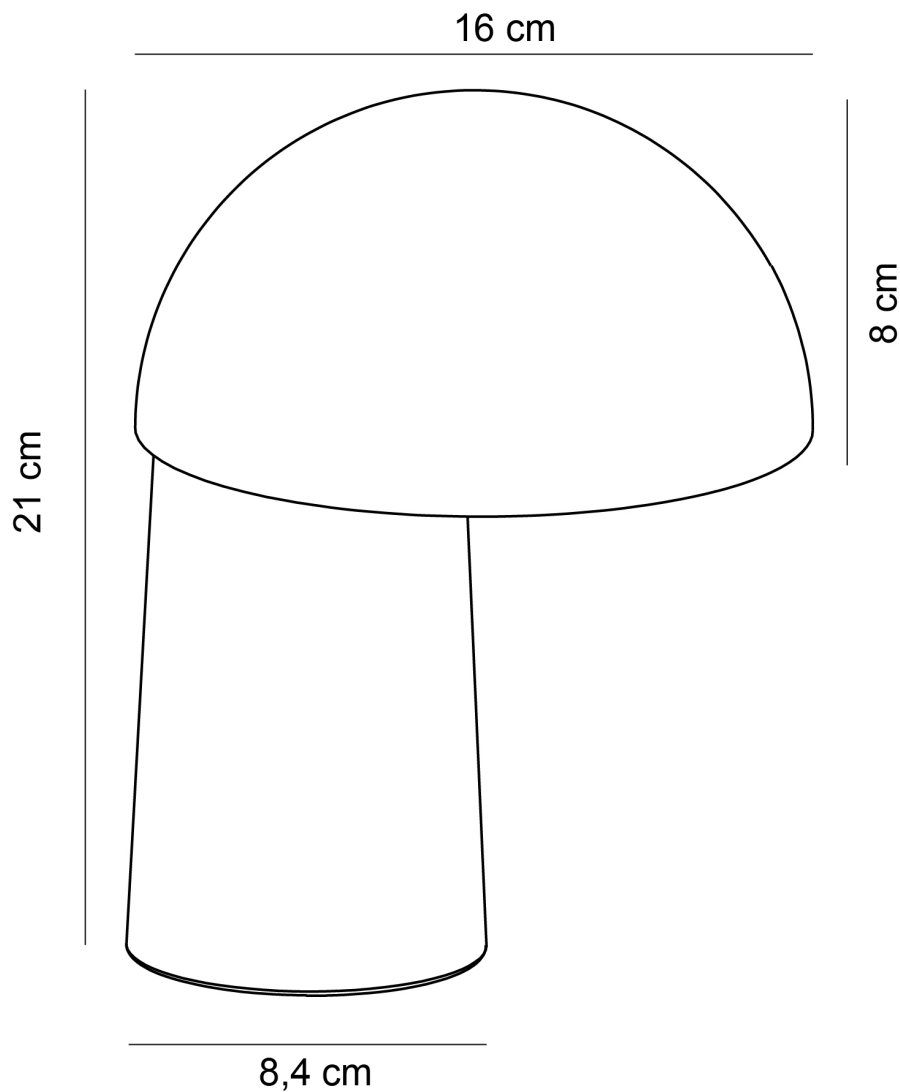

Nordlux - Faye - 2420155009 - LED Beige Touch Table Lamp

CONTACT