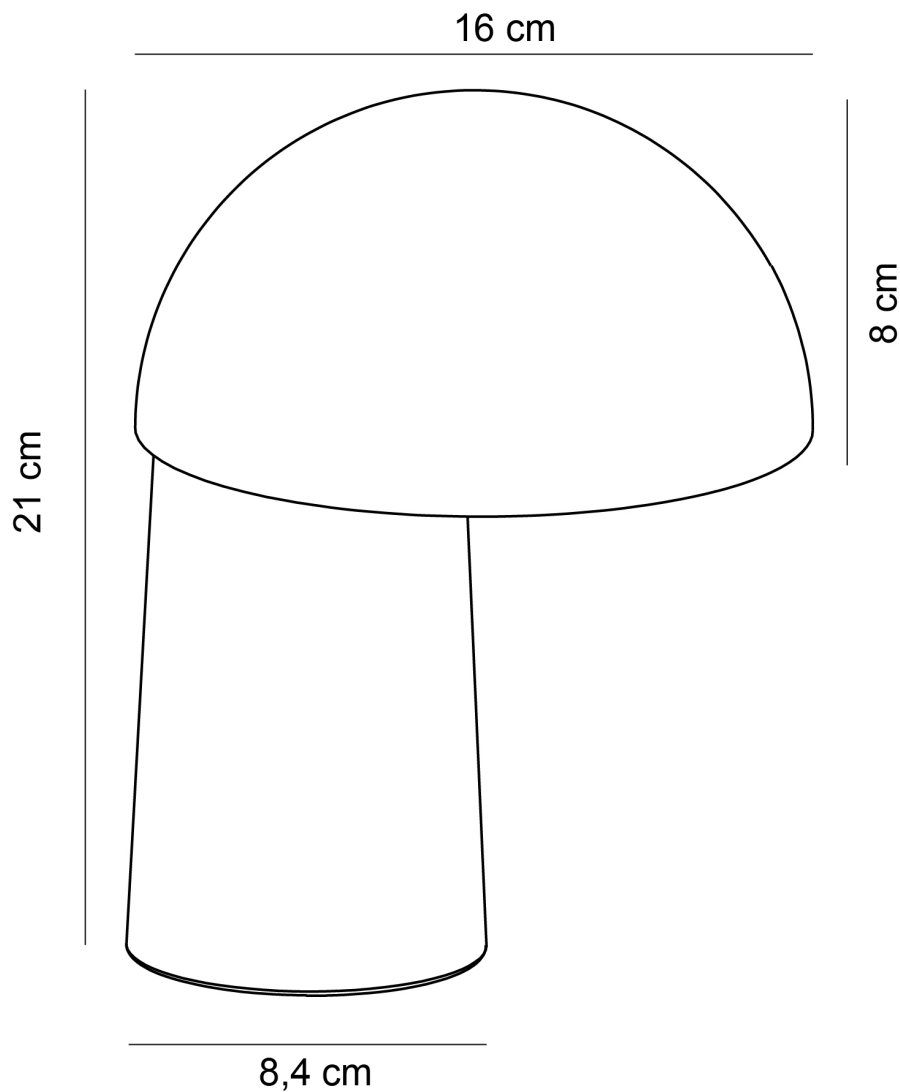

Nordlux - Faye - 2420155003 - LED Black Touch Table Lamp

CONTACT