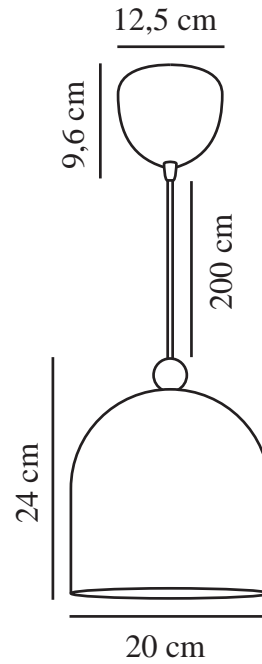

GASTON | PENDANT | DUSTY GREEN

2412653023

nordlux®

Voltage (V): 220-240 Volt
IP degree: IP20
Maximum bulb wattage (W): 40
Class (Class 1, Class 2, Class 3):
Class 2 (Double isolated)
Socket type: E27
Parallel connection: False

Primary material: Metal
Secondary material: Wood
Colour of the cable: White
Length of the cable (cm): 200
Surface material of the cable:
Plastic
Is the cable replaceable: False
Colour: Dusty green

Height (cm): 24
Width (cm): 20
Shade Diameter (cm): 20
Lenght (cm): 20

EAN: 5704924018718
TUN: 2378676
Item Number: 2412653023
Pcs Per Master Carton: 3

Sales Box Height (cm): 27
Sales Box Width(cm): 21
Sales Box Depth (cm): 21
Sales Box Volume m³ : 0.0119
Product net weight (kg): 0.98

• Nordic style • A simple shape with a wooden detail

Gaston is a streamlined pendant in cute, muted tones. Featuring a rounded shape with a small wooden detail on top, Gaston adds a beautiful touch to any nursery or children's room.