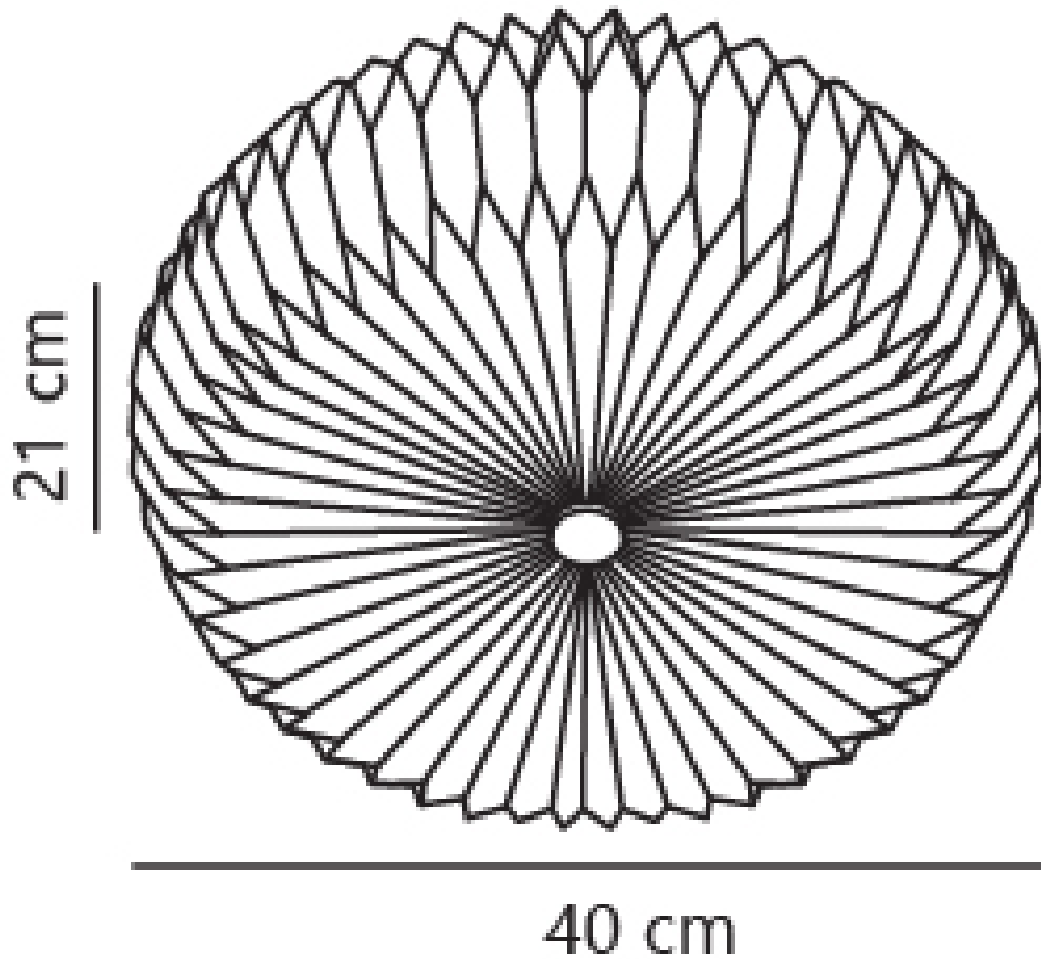

Nordlux - Belloy - 2412456001 - White Paper 2 Light Flush Ceiling Light

CONTACT