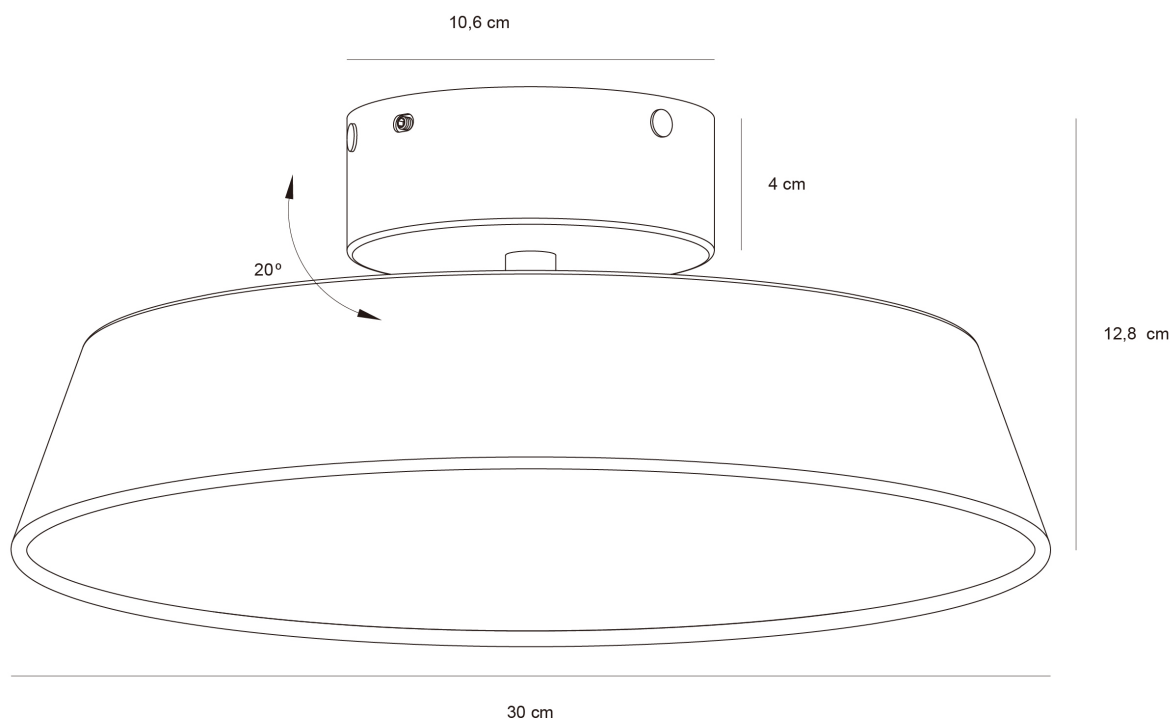

Nordlux - Kaito - 2320536001 - LED White Flush Ceiling Light

CONTACT